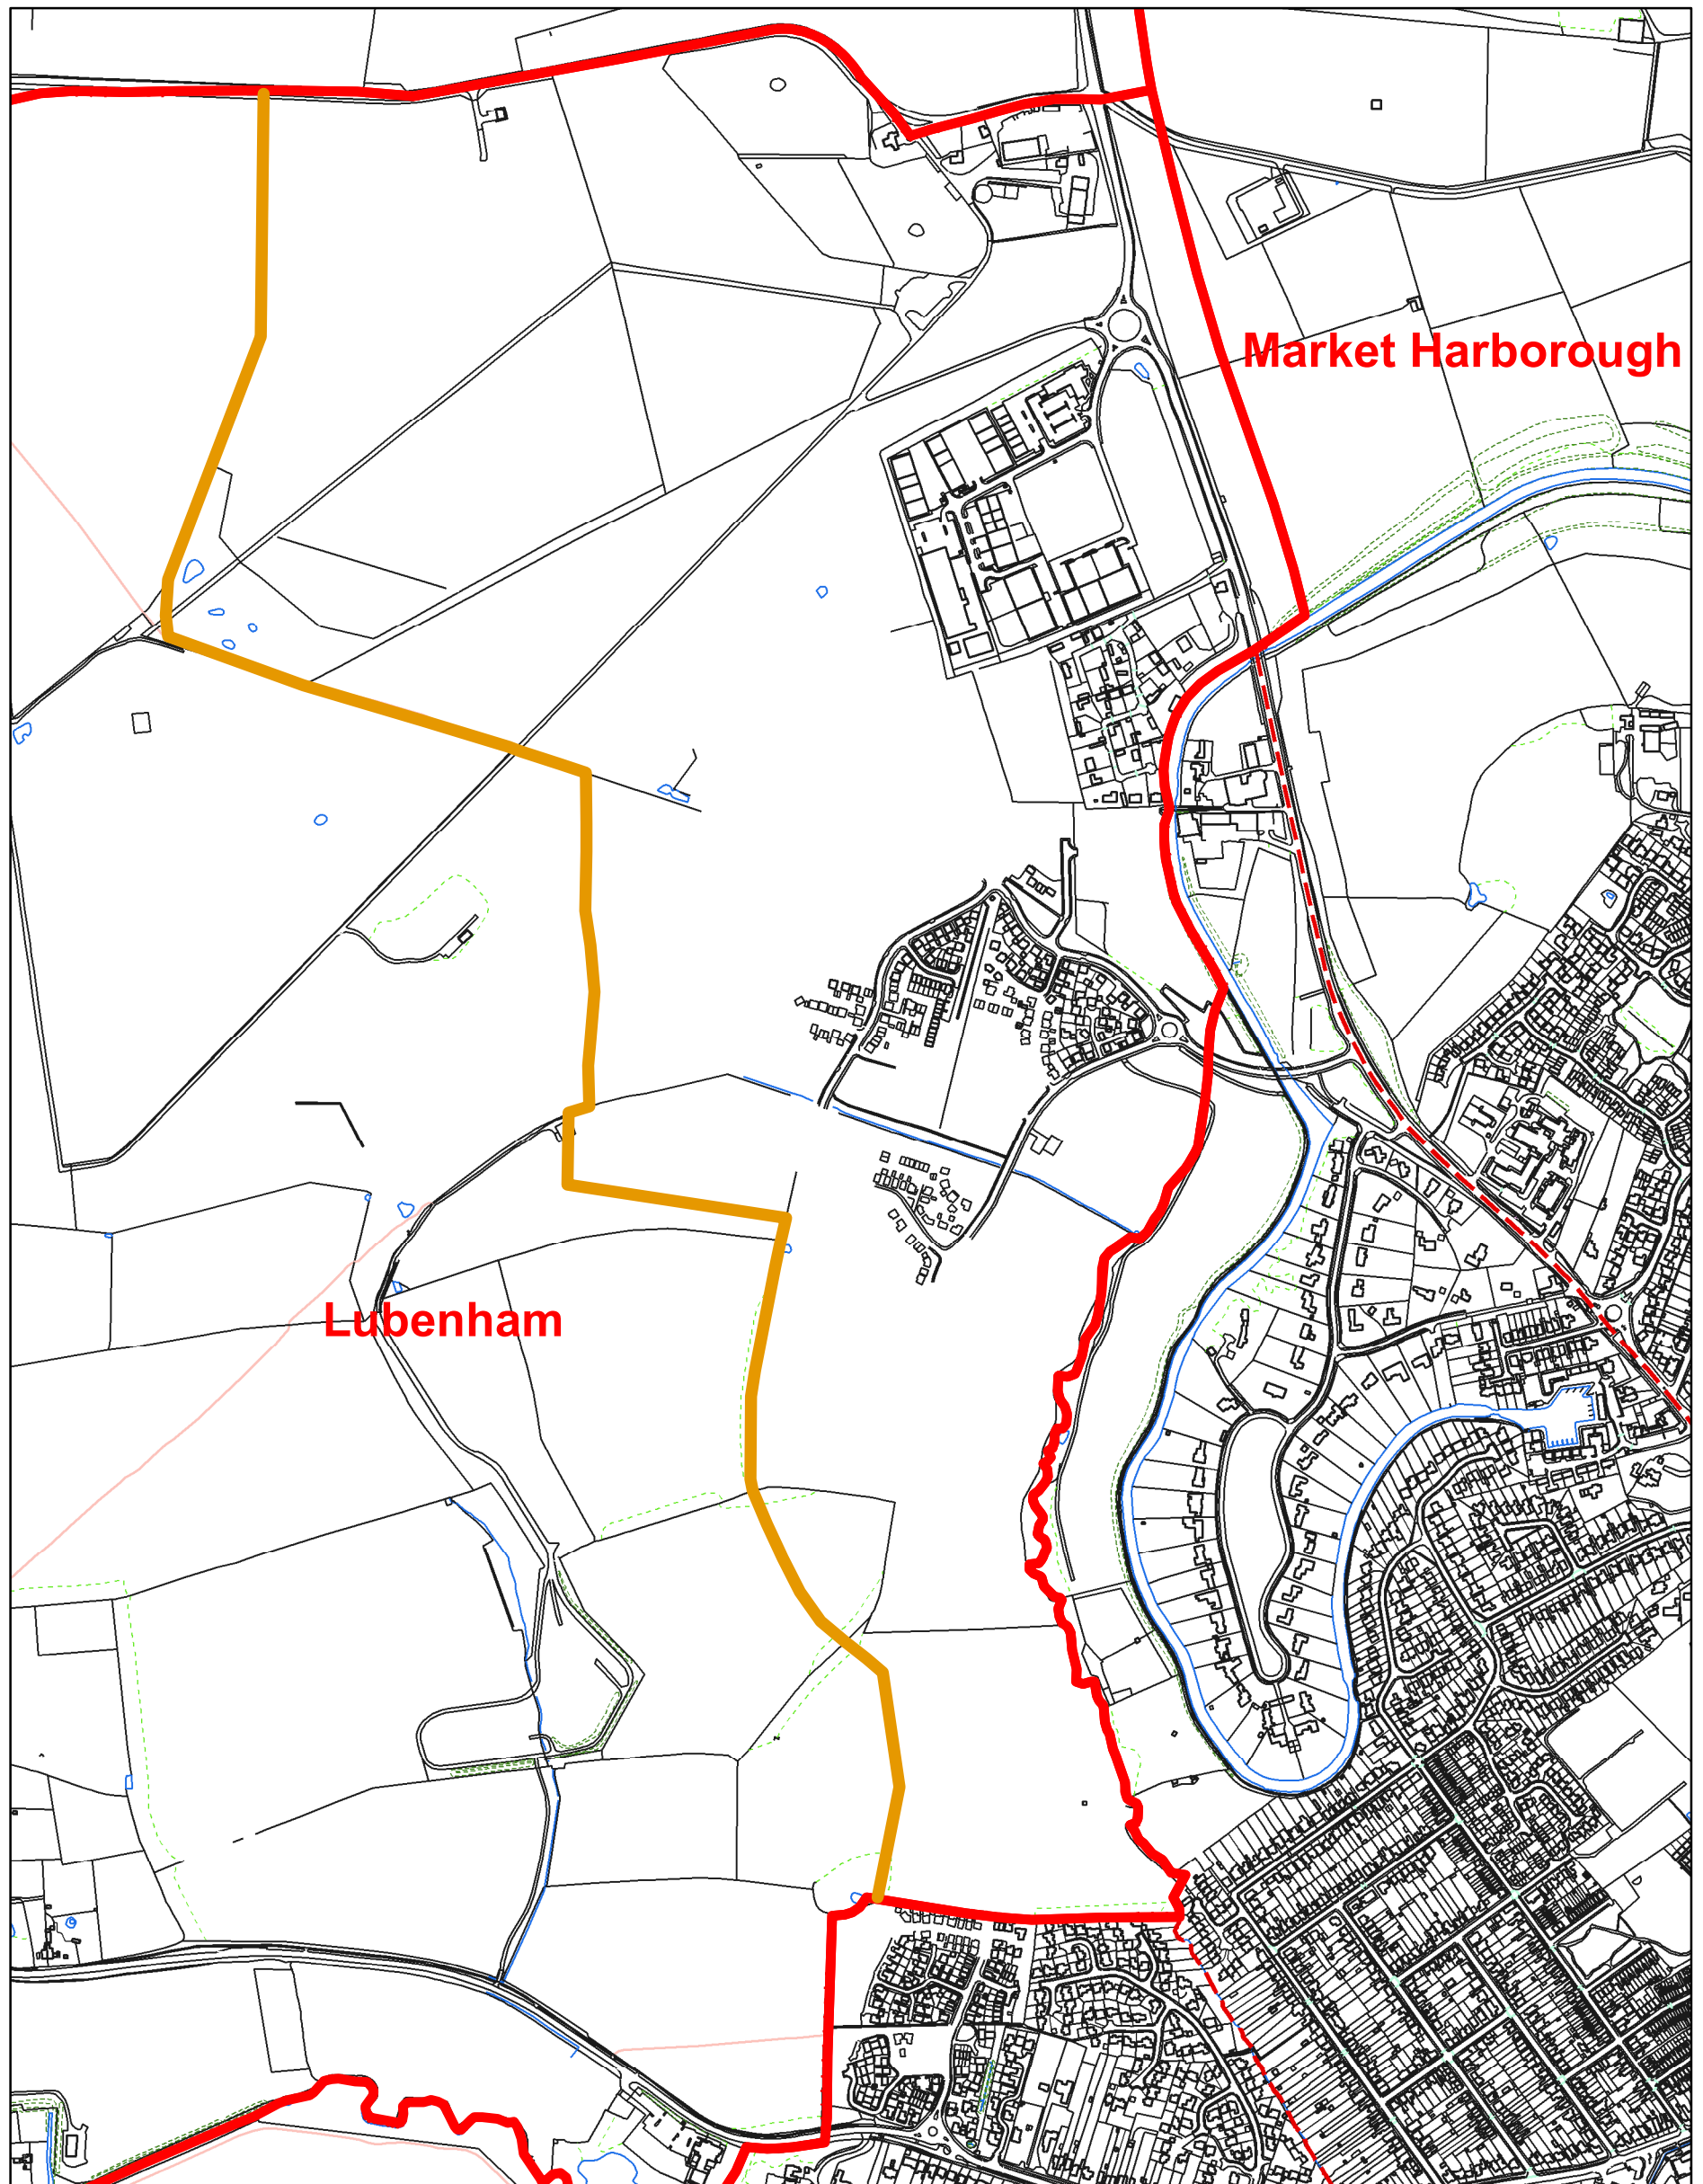

# Lubenham and Market Harborough

-  Existing parish boundary
-  Option C

Date: 21/08/2020