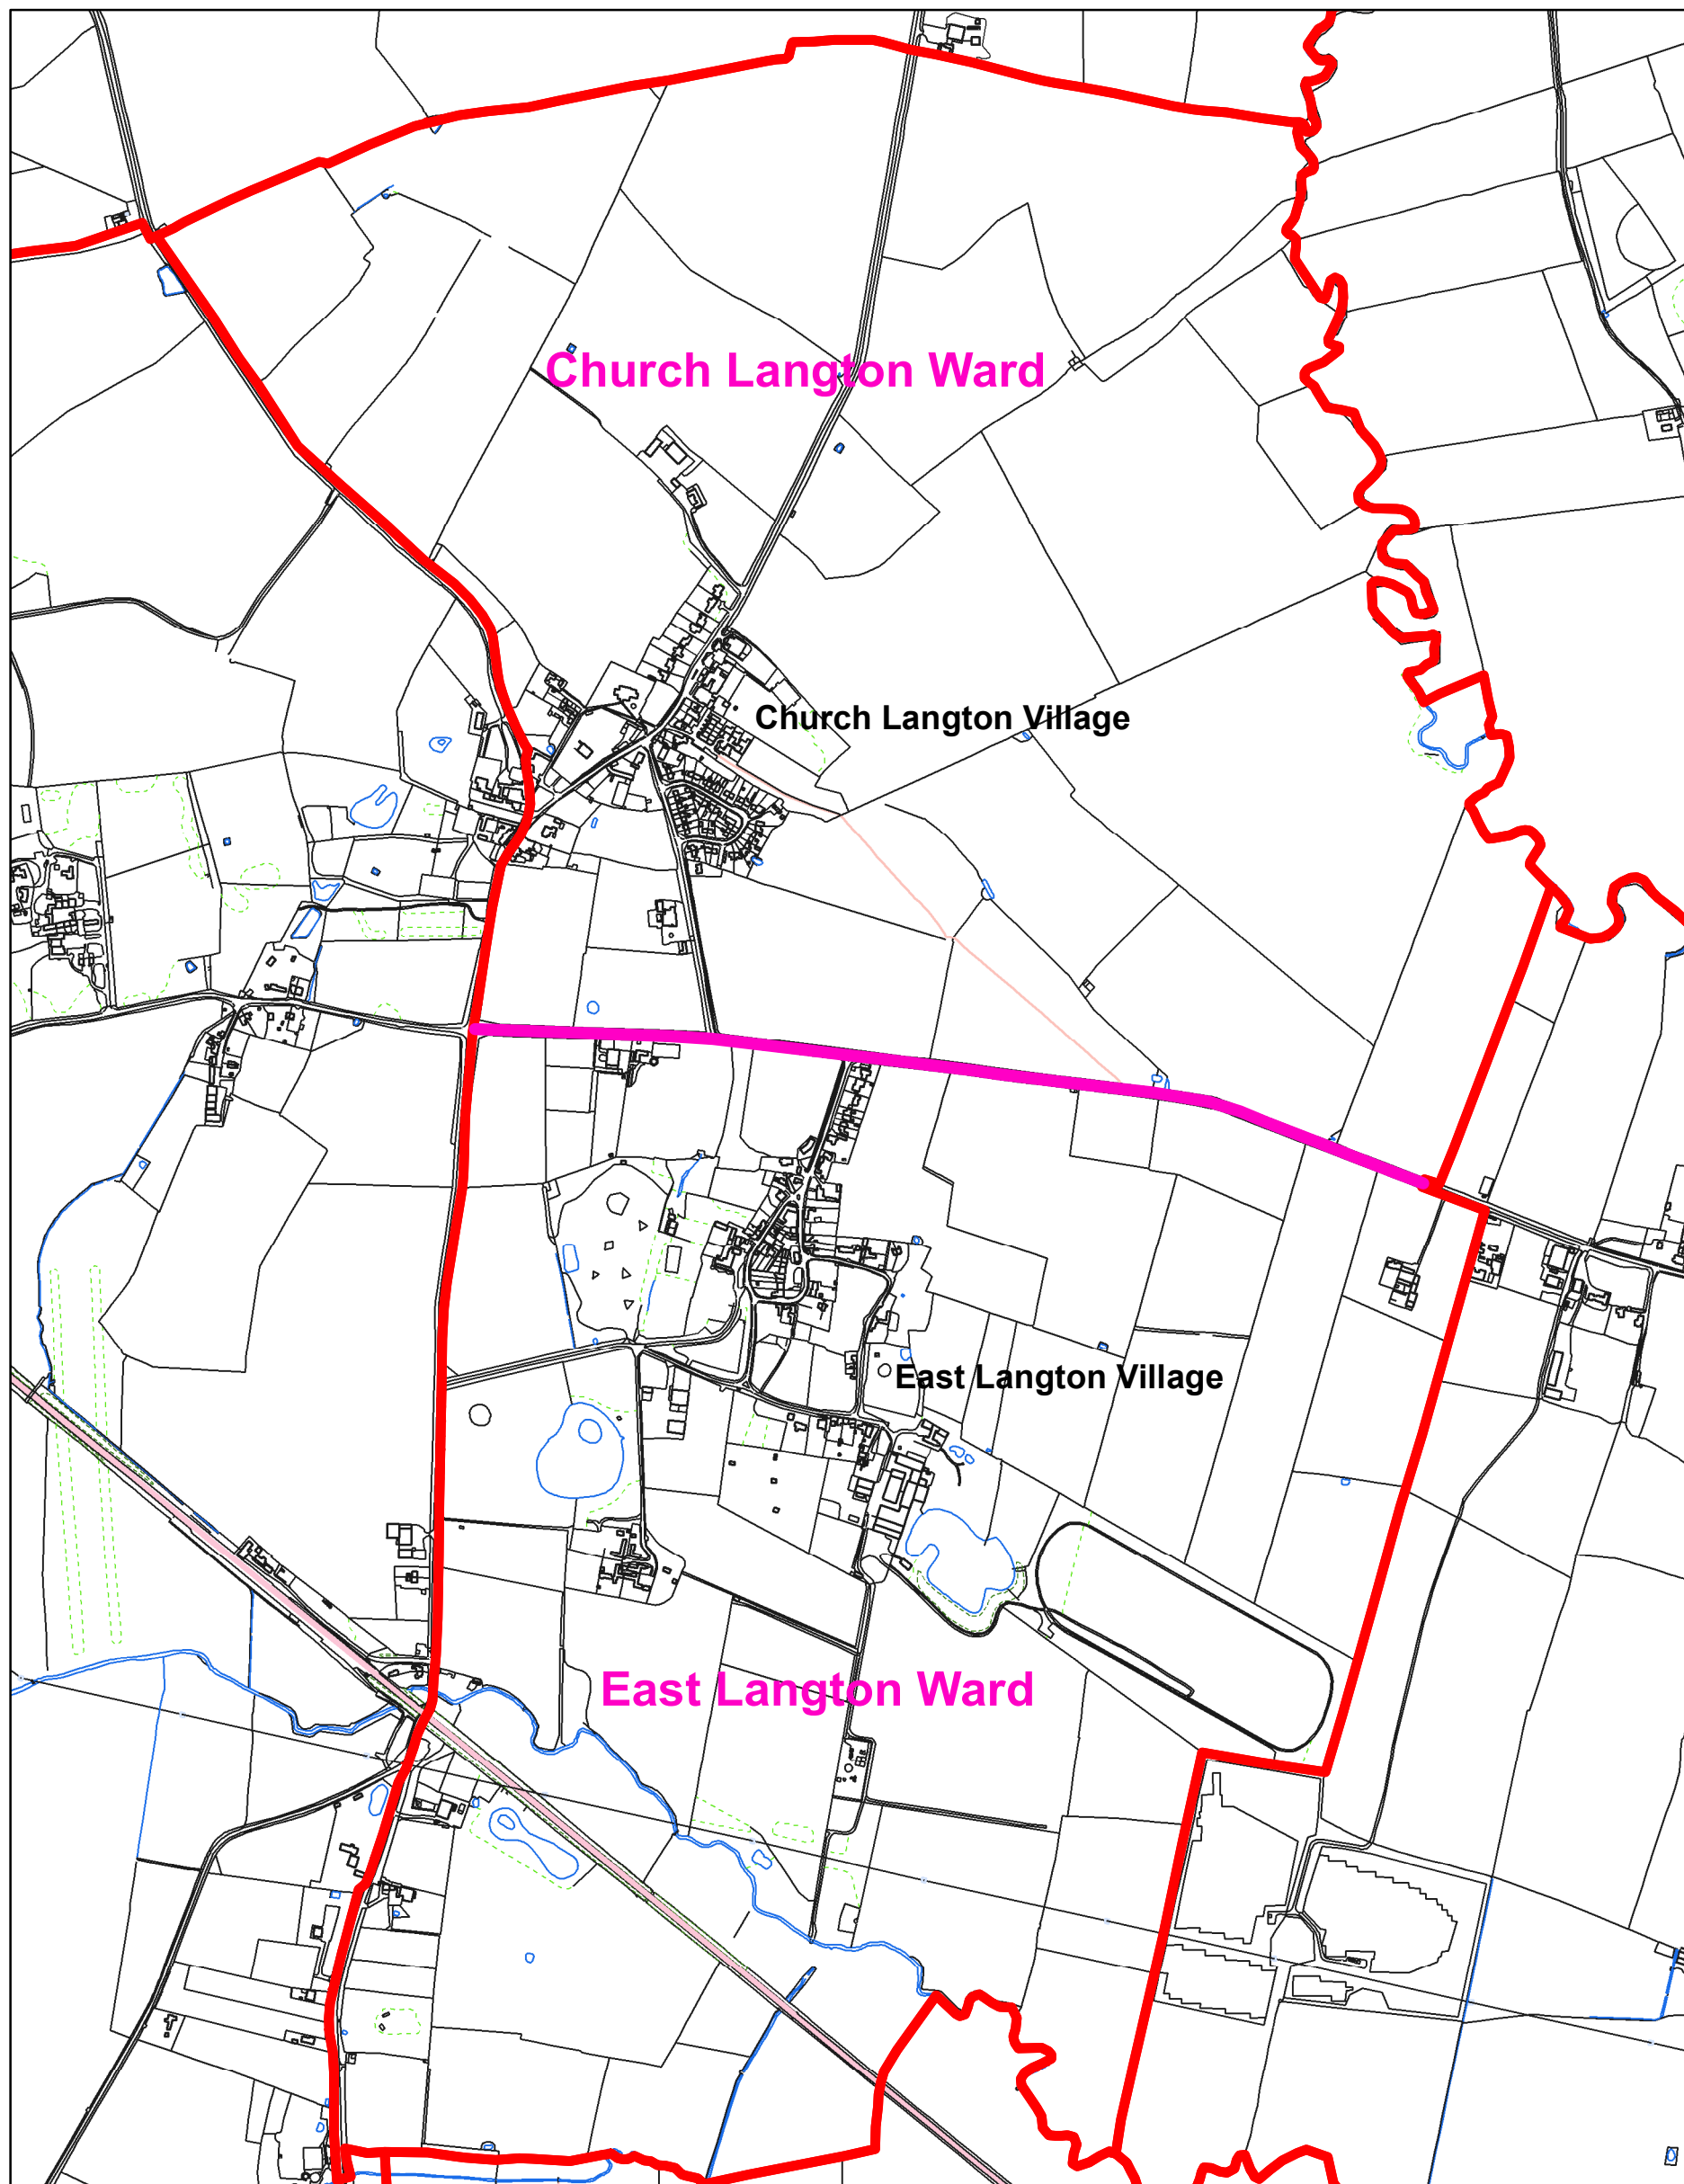

East Langton and Tur Langton

-  Existing parish boundary
-  Potential ward boundary

Date: 21/08/2020