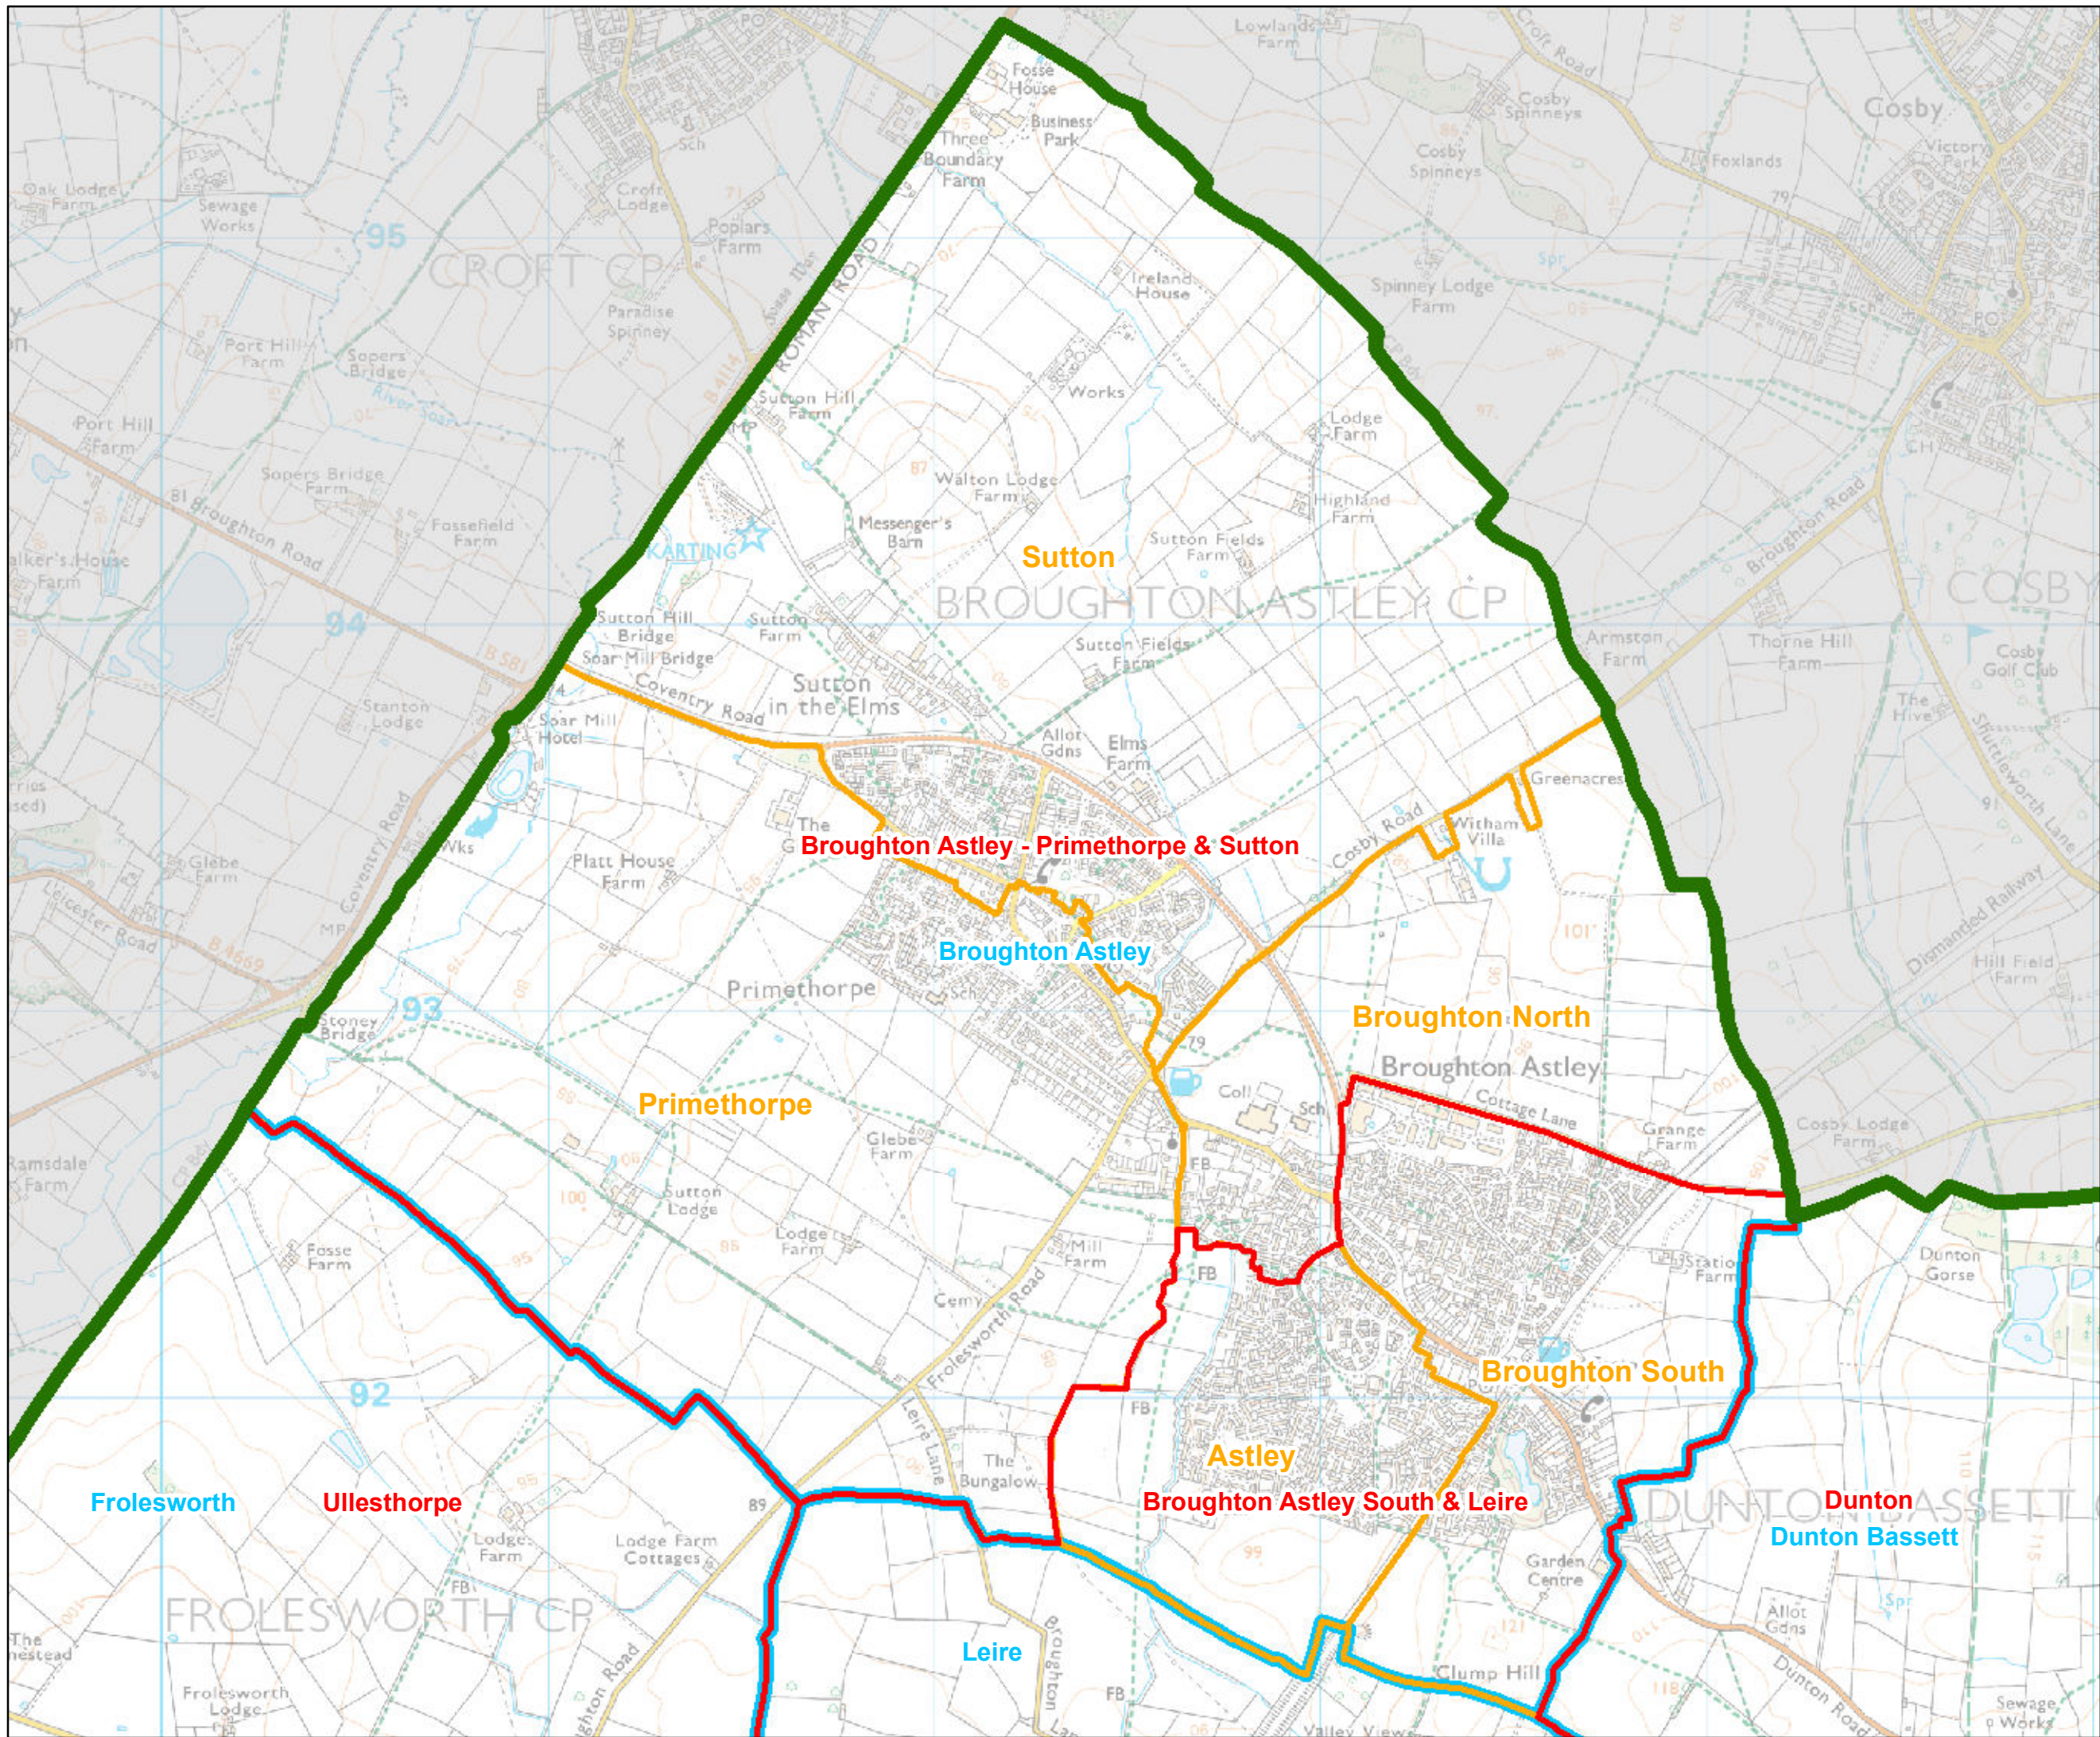

### Parish warding arrangements for Broughton Astley Parish Council

-  District
-  Draft recommendations
-  Parish Wards
-  Parishes

0 0.15 0.3 0.6  
Kilometers