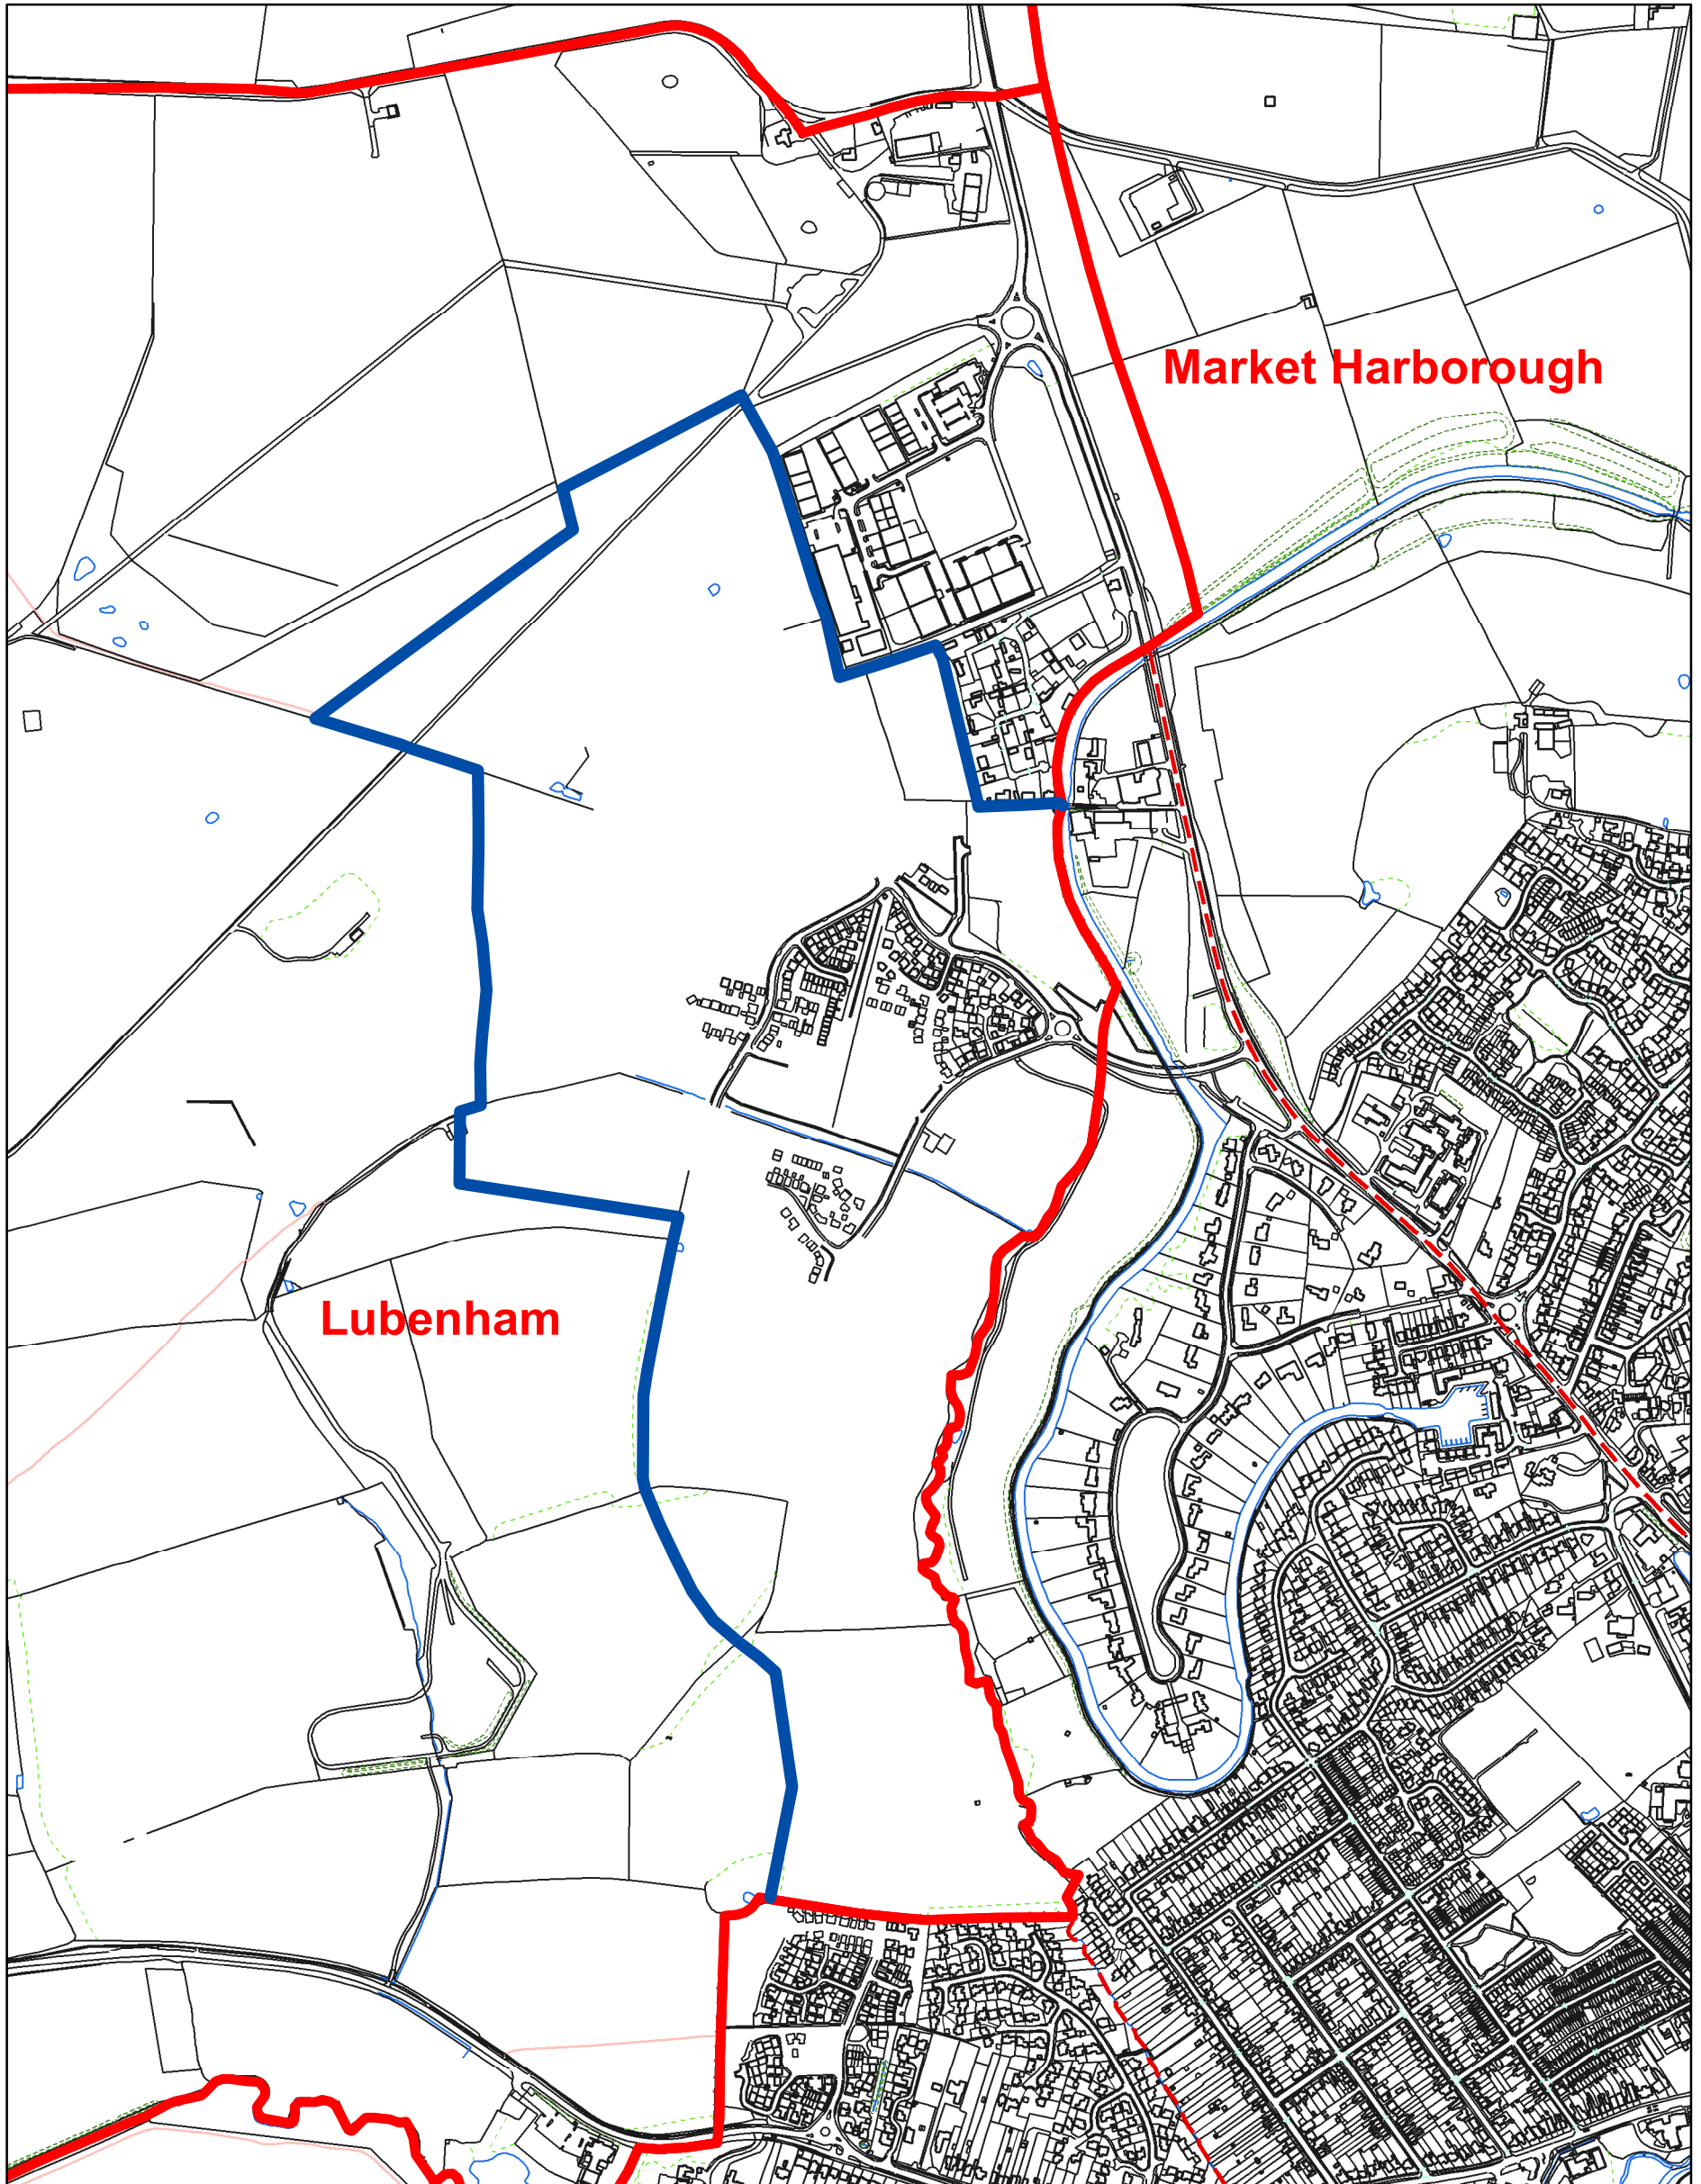

# Lubenham and Market Harborough

-  Existing parish boundary
-  Option B

Date: 21/08/2020