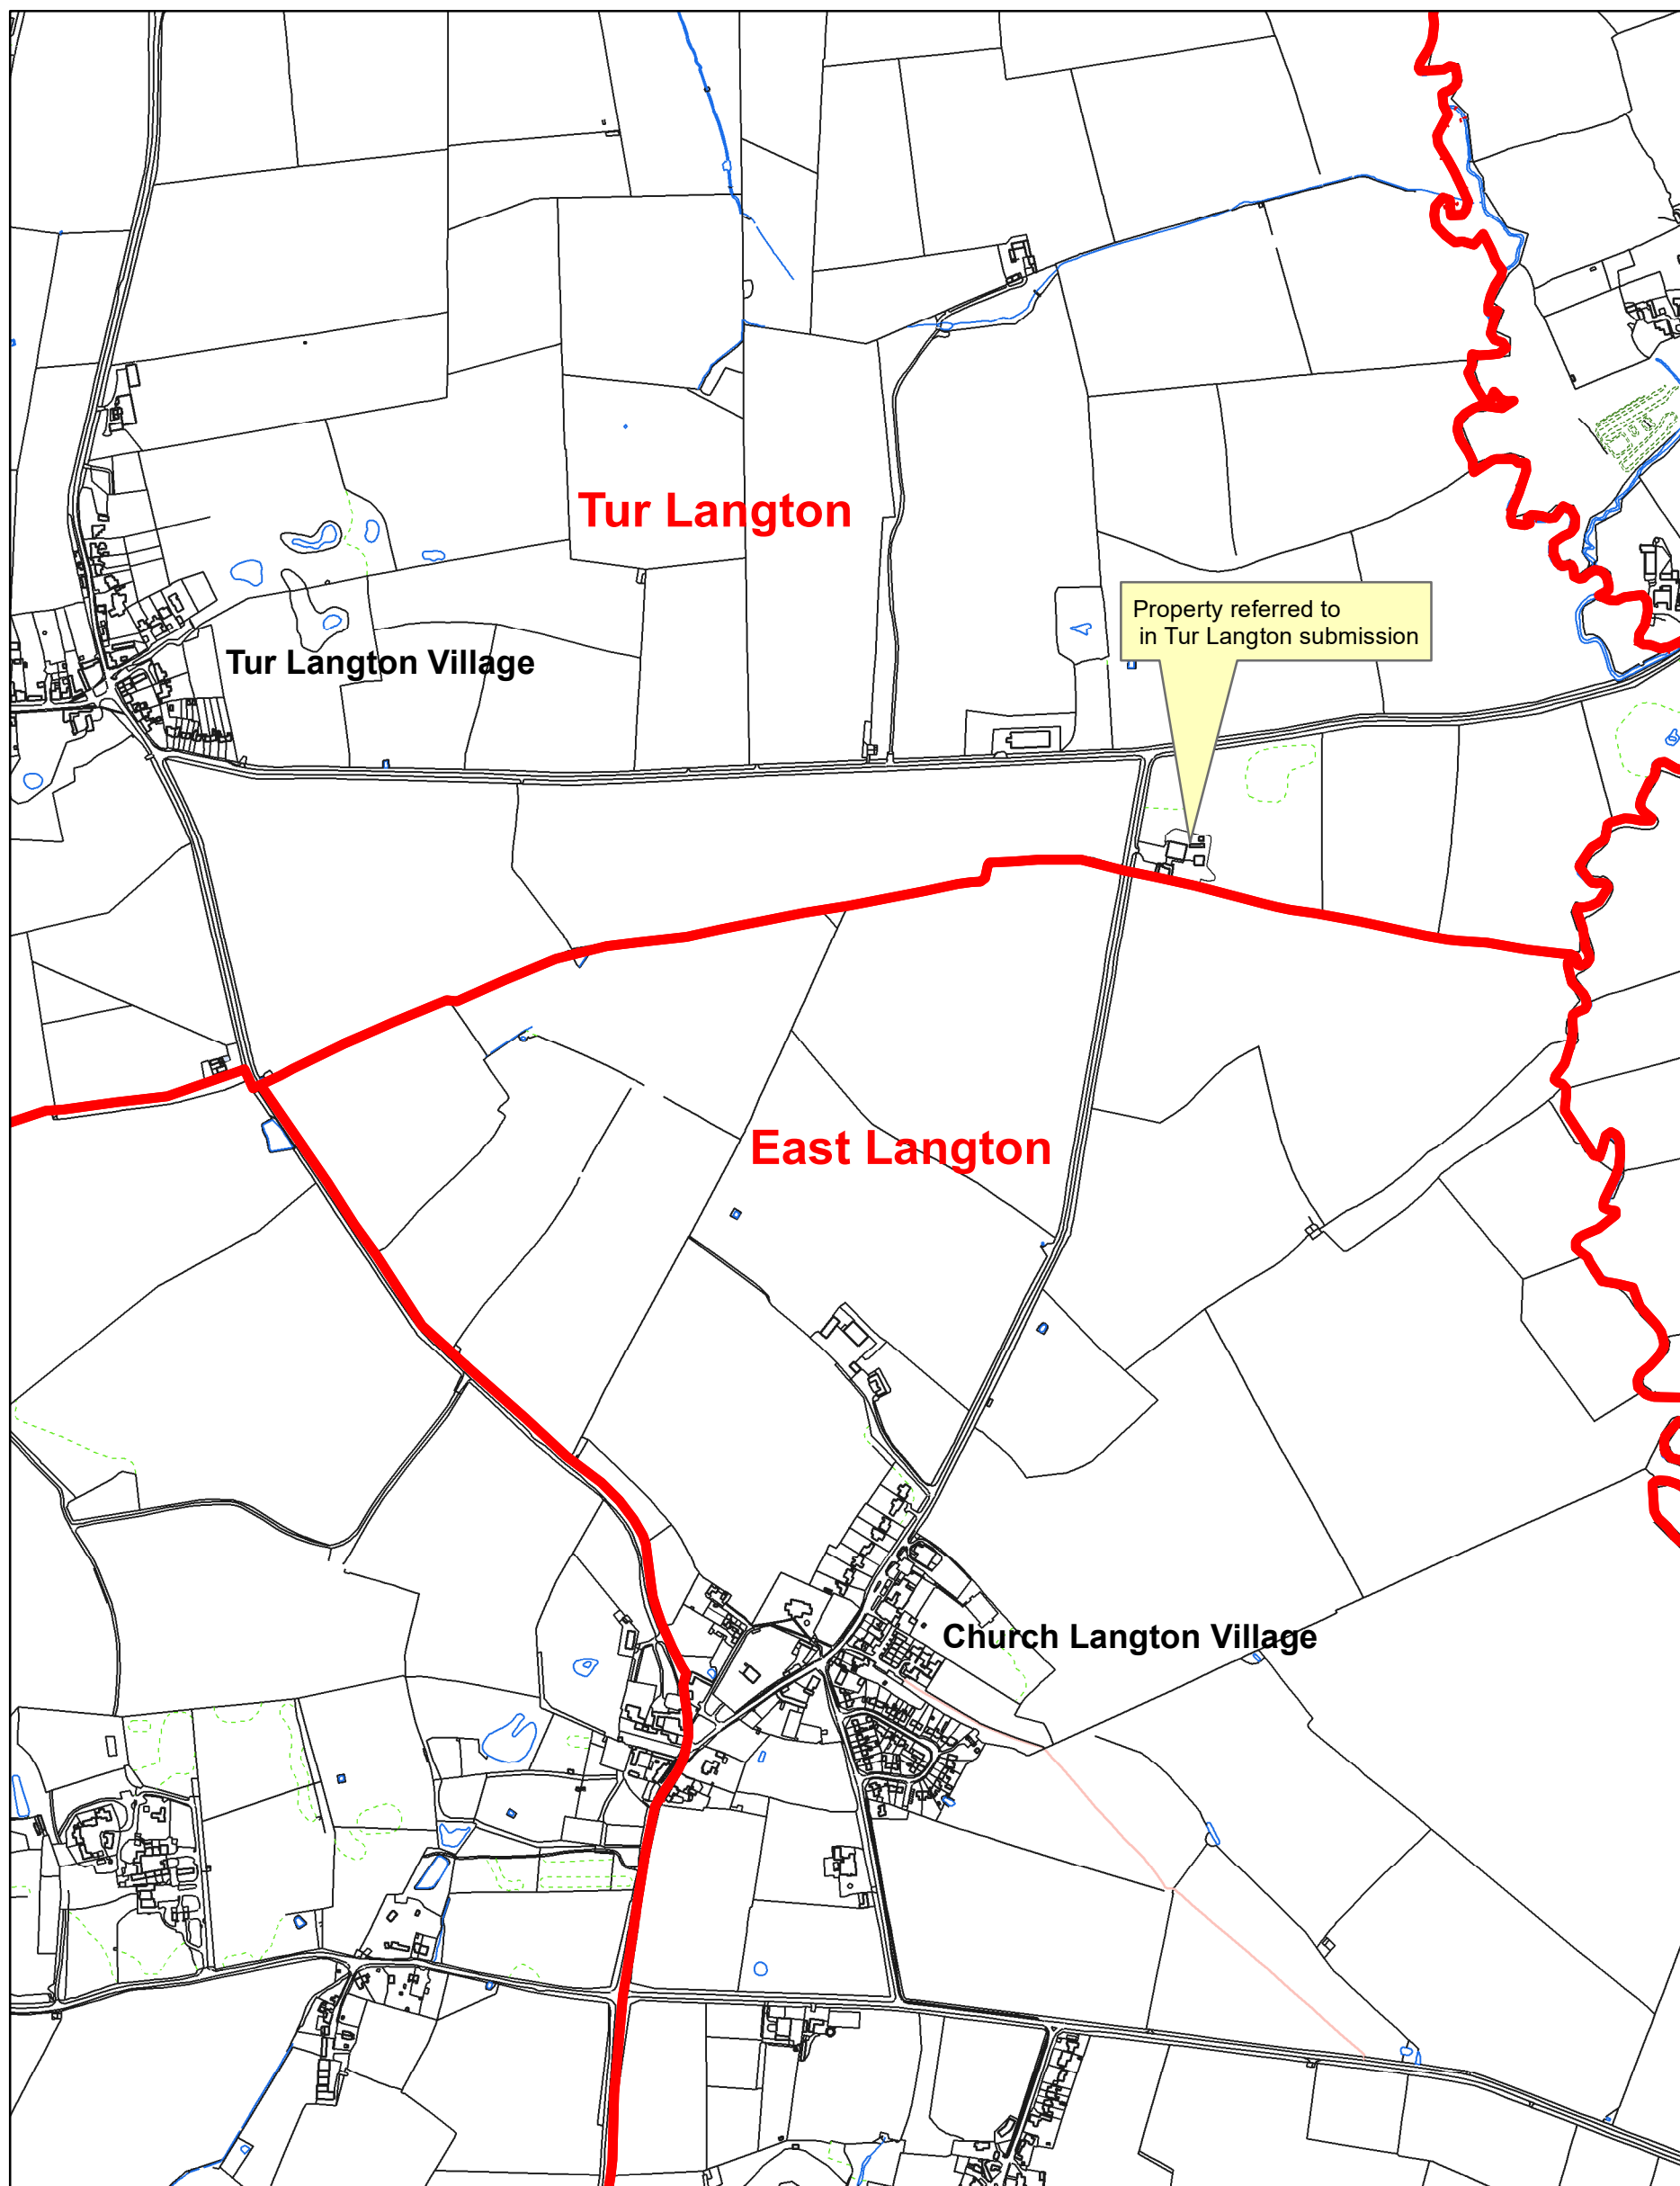

Tur Langton and East Langton

 Existing parish boundary

Date: 26/08/2020

©Crown Copyright and database rights 2020. Ordnance Survey 100023843.
Harborough District Council.