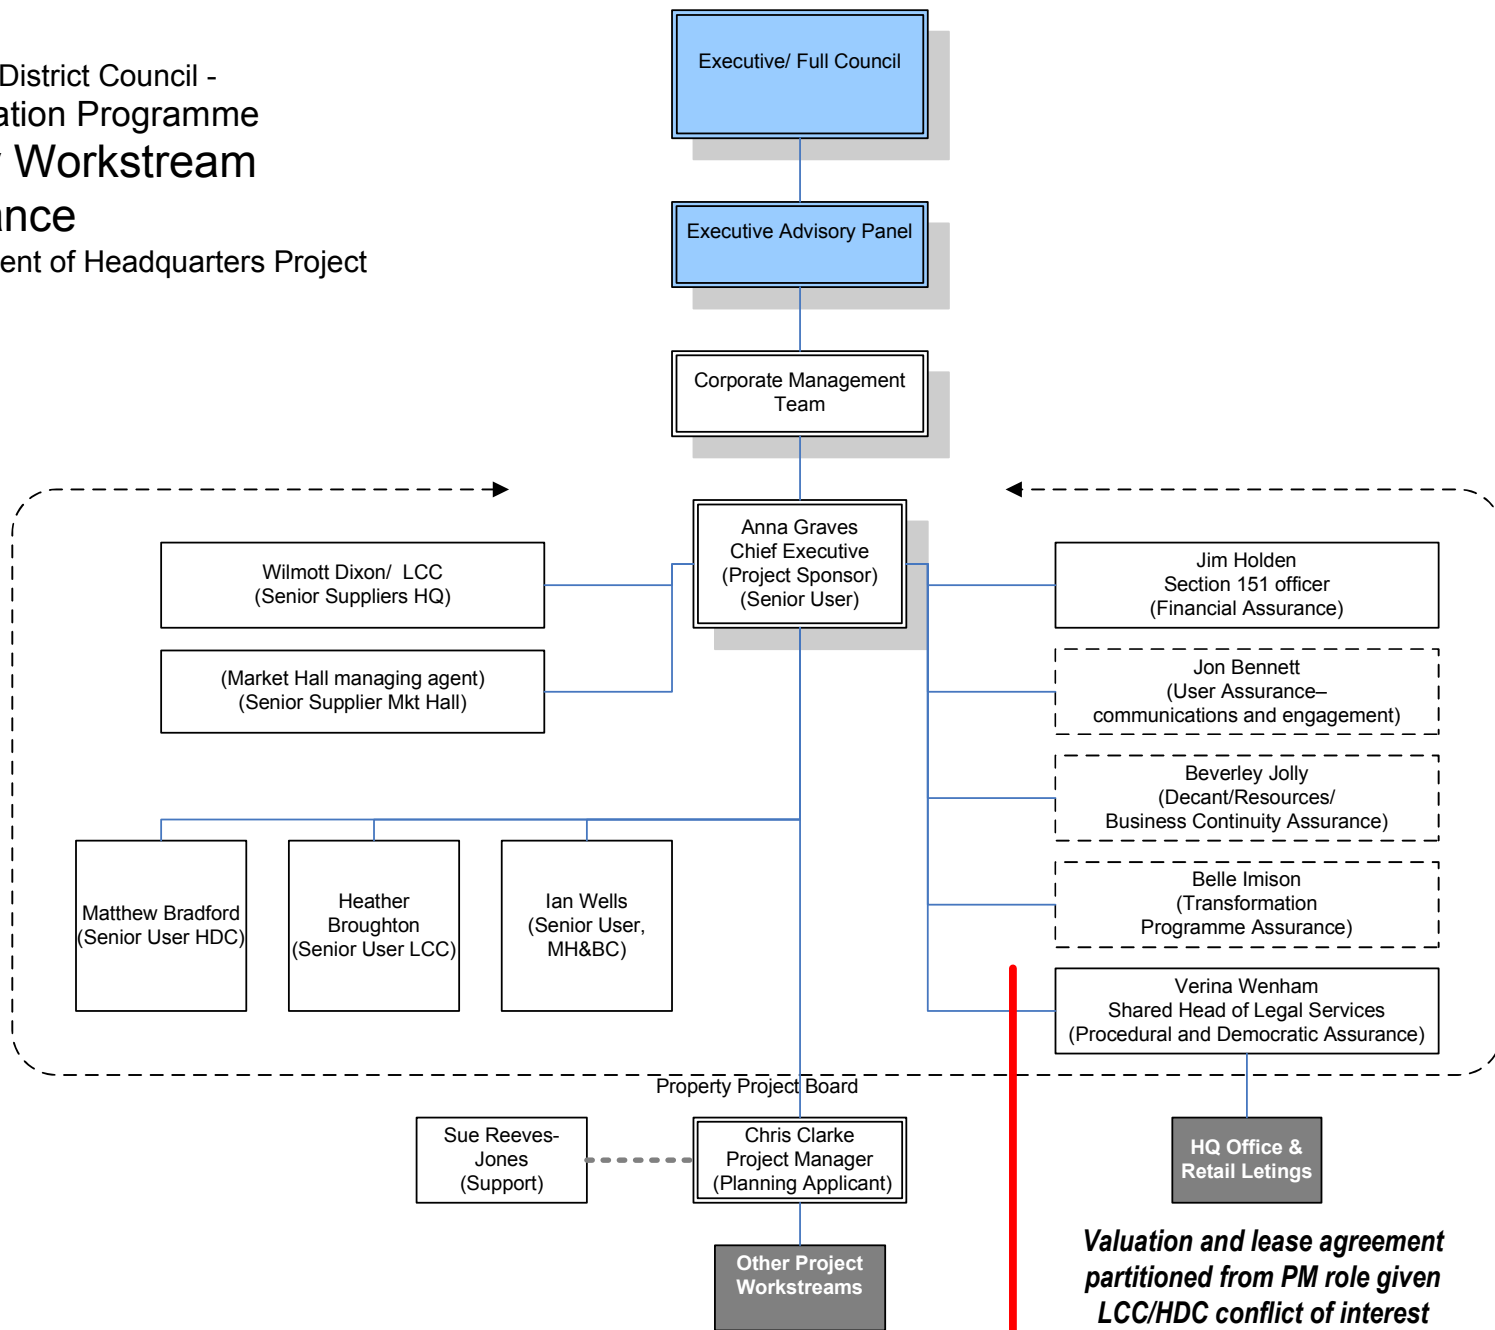

Harborough District Council -
Transformation Programme
Property Workstream
Governance
Redevelopment of Headquarters Project

Harborough District Council - Transformation Programme
Property Delivery Structure
 Headquarters Redevelopment Project

19/02/2013

LCC resource
 External resource
 HDC resource