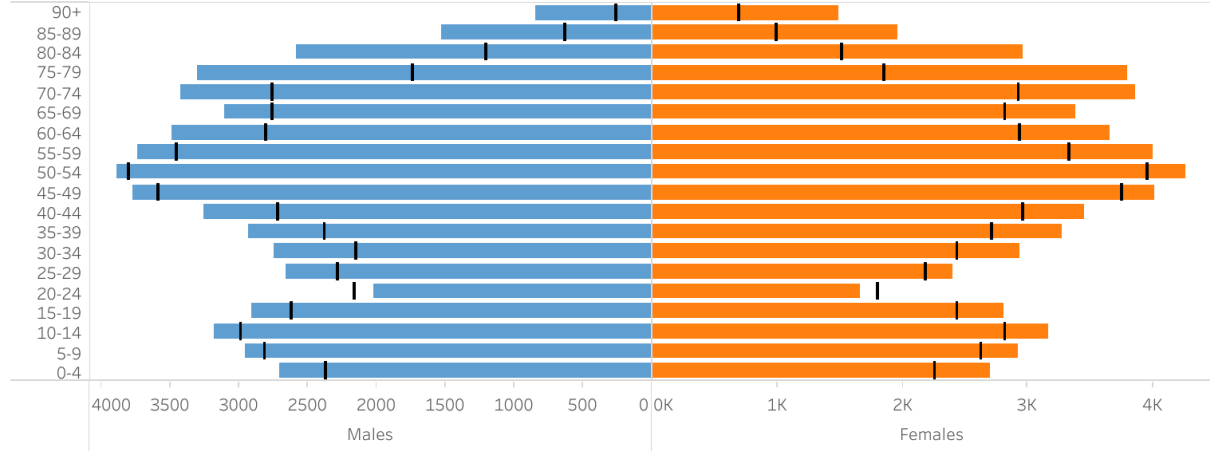

# 2018-based Population Projections - Population Pyramid

More information 

- Area Type**
- Lower Tier
  - Upper Tier
  - Region
  - National

- Area**
- Blaby
  - Charnwood
  - Harborough
  - Hinckley and Bosworth
  - Melton
  - North West Leicestershire
  - Oadby and Wigston

Population 2018 (marks) to 2043 (males and females)

- Start Year**  
2018
- End Year**  
2043

Population Change 2018 to 2043

Source: Office for National Statistics (ONS), 2020. Produced by the Strategic Business Intelligence Team, Leicestershire County Council, 2020.