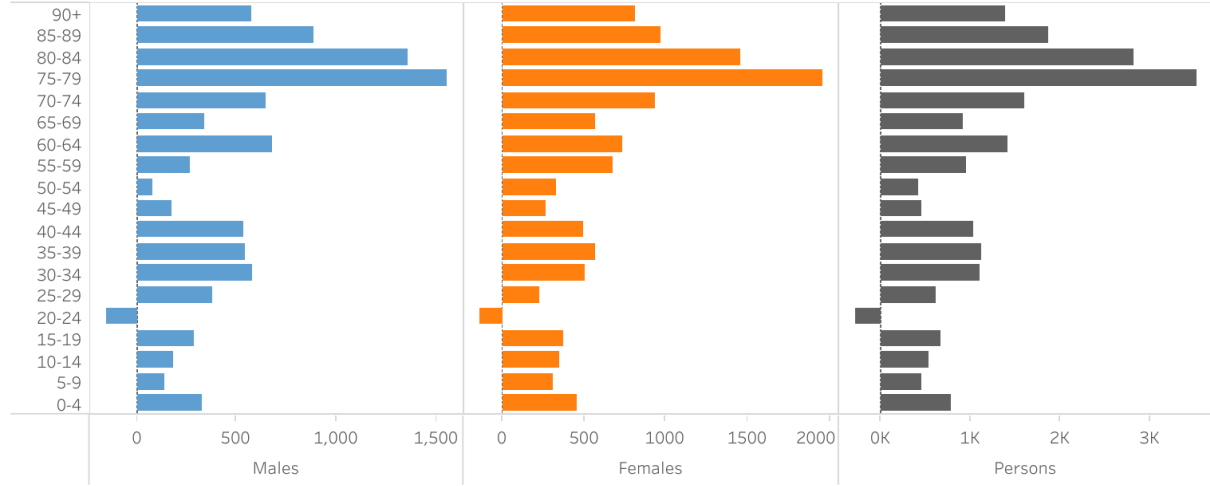

# 2018-based Population Projections - Population Pyramid

More information 

- Area Type**
- Lower Tier
  - Upper Tier
  - Region
  - National

- Area**
- Blaby
  - Charnwood
  - Harborough
  - Hinckley and Bosworth
  - Melton
  - North West Leicestershire
  - Oadby and Wigston

Population 2018 (marks) to 2043 (males and females)

- Start Year**  
2018
- End Year**  
2043

Population Change 2018 to 2043

Source: Office for National Statistics (ONS), 2020. Produced by the Strategic Business Intelligence Team, Leicestershire County Council, 2020.