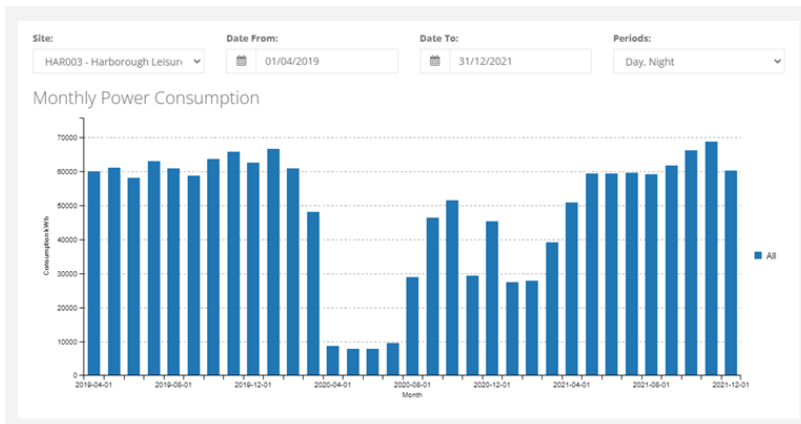

### Harborough Electricity Consumption April 2019 – Dec 21