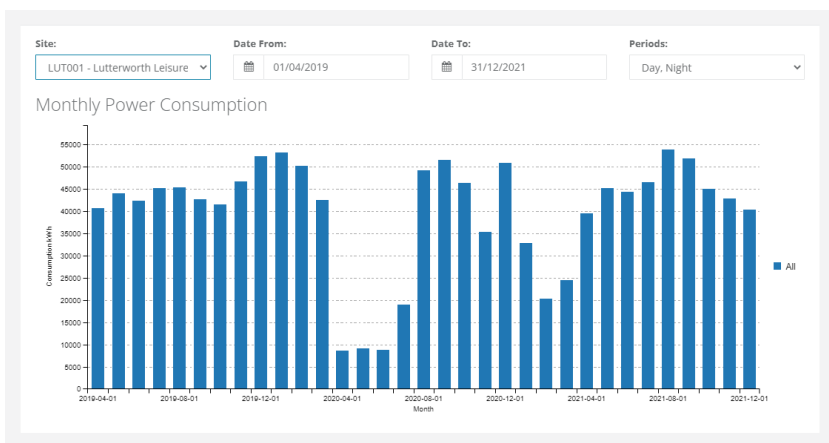

Lutterworth Electricity Consumption April 2019- Dec 21