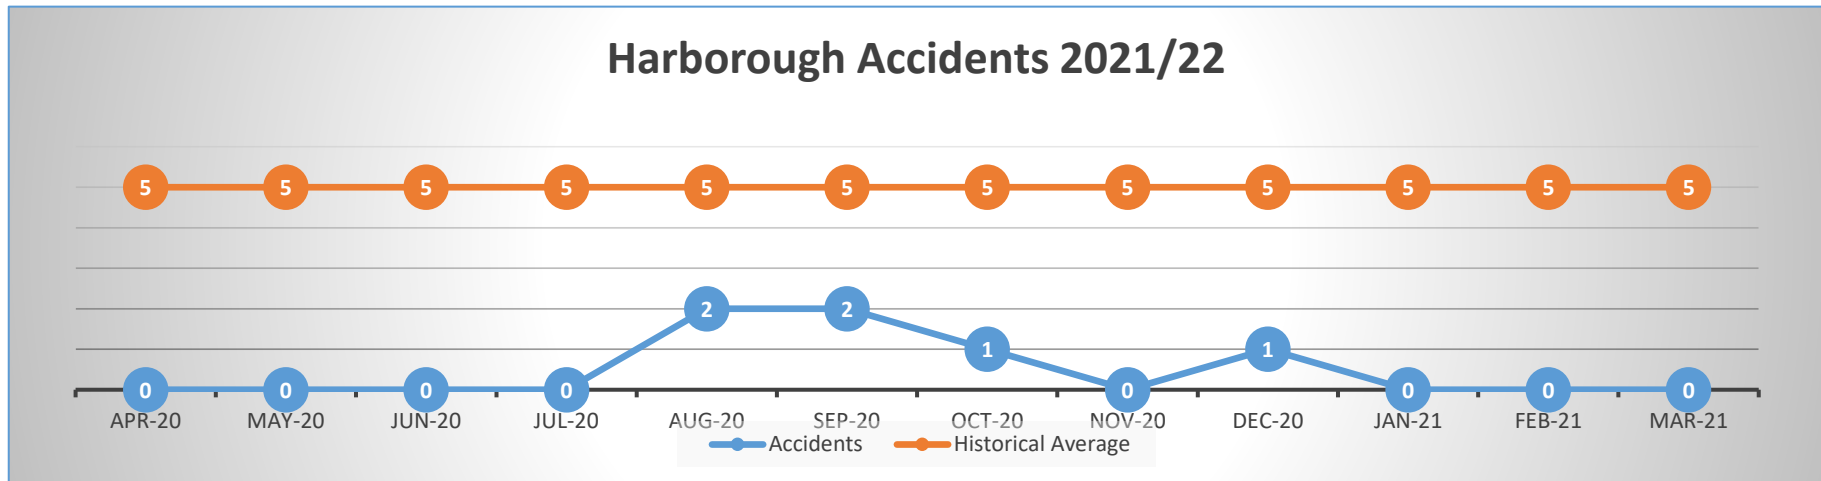

Accident tracker: 2021/22

Harborough	Apr-21	May-21	Jun-21	Jul-21	Aug-21	Sep-21	Oct-21	Nov-21	Dec-21	Jan-22	Feb-22	Mar-22
Riddor	0	0	0	0	0	0	0	0	0	0	0	0
Accidents	3	3	6	5	8	2	4	7	5	0	0	0
Visits	20,339	26,981	29,343	28,767	29,306	26,631	29,478	33,365	22,126	0	0	0
Accidents per 10,000	1.47	1.11	2.04	1.74	2.73	0.75	1.36	2.10	2.26	#DIV/0!	#DIV/0!	#DIV/0!
Company Average	4.95	4.95	4.95	4.95	4.95	4.95	4.95	4.95	4.95	4.95	4.95	4.95

Accident tracker: 2021/22

Lutterworth	Apr-21	May-21	Jun-21	Jul-21	Aug-21	Sep-21	Oct-21	Nov-21	Dec-21	Jan-22	Feb-22	Mar-22
Riddor	0	0	0	0	0	0	0	0	0	0	0	0
Accidents	0	6	6	2	3	6	6	12	5	0	0	0
Visits	13,381	17,830	18,227	18,075	17,221	16,191	16,833	17,105	12,421	0	0	0
Accidents per 10,000	0.00	3.37	3.29	1.11	1.74	3.71	3.56	7.02	4.03	#DIV/0!	#DIV/0!	#DIV/0!
Company Average	4.95	4.95	4.95	4.95	4.95	4.95	4.95	4.95	4.95	4.95	4.95	4.95

Accident tracker: 2020/21

	Apr-20	May-20	Jun-20	Jul-20	Aug-20	Sep-20	Oct-20	Nov-20	Dec-20	Jan-21	Feb-21	Mar-21
Riddor	0	0	0	0	0	0	0	0	0	0	0	0
Accidents	0	0	0	0	2	2	1	0	1	0	0	0
Historical	5	5	5	5	5	5	5	5	5	5	5	5
Visits	0	0	0	0	11294	23298	27214	12410	19015	0	0	0

Accident tracker: 2020/21

	Apr-20	May-20	Jun-20	Jul-20	Aug-20	Sep-20	Oct-20	Nov-20	Dec-20	Jan-21	Feb-21	Mar-21
Riddor	0	0	0	0	0	0	0	0	0	0	0	0
Accidents	0	0	0	0	2	5	2	0	3	0	0	0
Historical Average	5	5	5	5	5	5	5	5	5	5	5	5
Visits	0	0	0	0	8165	16262	18195	8285	13118	0	0	0