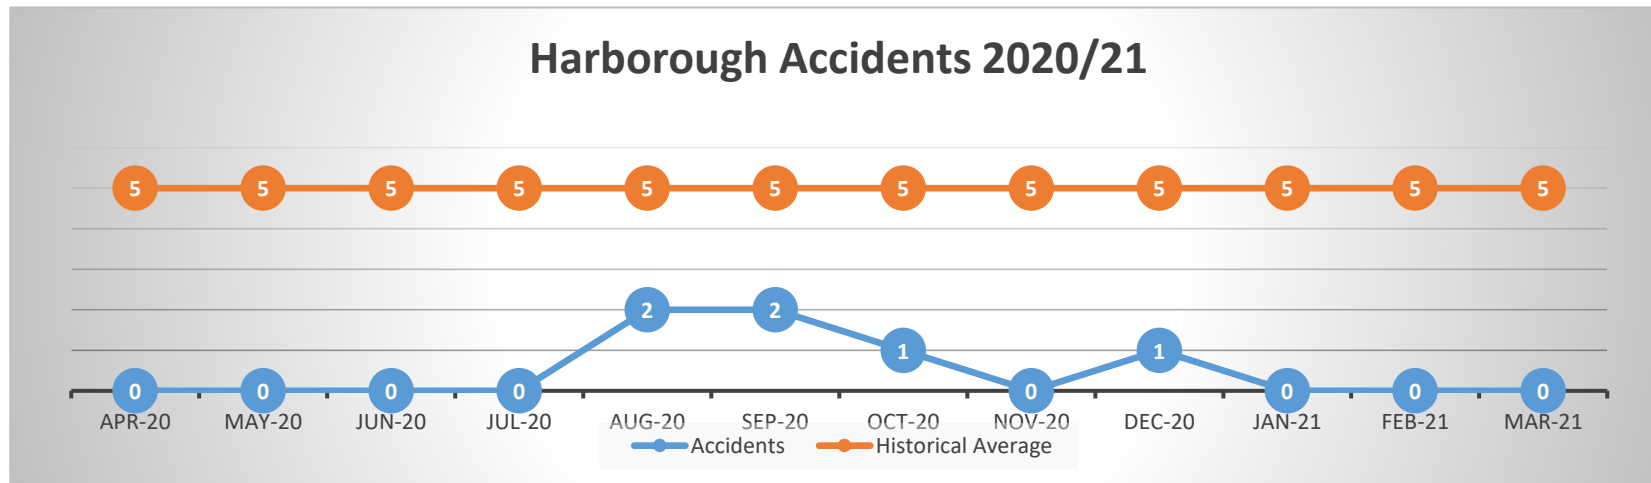

Accident tracker: 2021/22

Harborough	Apr-21	May-21	Jun-21	Jul-21	Aug-21	Sep-21	Oct-21	Nov-21	Dec-21	Jan-22	Feb-22	Mar-22
Riddor	0	0	0	0	0	0	0	0	0	0	0	0
Accidents	3	3	6	5	8	2	4	7	5	0	0	0
Visits	20,339	26,981	29,343	28,767	29,306	26,631	29,478	33,365	22,126	0	0	0
Accidents per 10,000	1.47	1.11	2.04	1.74	2.73	0.75	1.36	2.10	2.26	#DIV/0!	#DIV/0!	#DIV/0!
Company Average	4.95	4.95	4.95	4.95	4.95	4.95	4.95	4.95	4.95	4.95	4.95	4.95

Accident tracker: 2021/22

Lutterworth	Apr-21	May-21	Jun-21	Jul-21	Aug-21	Sep-21	Oct-21	Nov-21	Dec-21	Jan-22	Feb-22	Mar-22
Riddor	0	0	0	0	0	0	0	0	0	0	0	0
Accidents	0	6	6	2	3	6	6	12	5	0	0	0
Visits	13,381	17,830	18,227	18,075	17,221	16,191	16,833	17,105	12,421	0	0	0
Accidents per 10,000	0.00	3.37	3.29	1.11	1.74	3.71	3.56	7.02	4.03	#DIV/0!	#DIV/0!	#DIV/0!
Company Average	4.95	4.95	4.95	4.95	4.95	4.95	4.95	4.95	4.95	4.95	4.95	4.95

Accident tracker: 2020/21

	Apr-20	May-20	Jun-20	Jul-20	Aug-20	Sep-20	Oct-20	Nov-20	Dec-20	Jan-21	Feb-21	Mar-21
Riddor	0	0	0	0	0	0	0	0	0	0	0	0
Accidents	0	0	0	0	2	2	1	0	1	0	0	0
Historical	5	5	5	5	5	5	5	5	5	5	5	5
Visits	0	0	0	0	11294	23298	27214	12410	19015	0	0	0

Accident tracker: 2020/21

	Apr-20	May-20	Jun-20	Jul-20	Aug-20	Sep-20	Oct-20	Nov-20	Dec-20	Jan-21	Feb-21	Mar-21
Riddor	0	0	0	0	0	0	0	0	0	0	0	0
Accidents	0	0	0	0	2	5	2	0	3	0	0	0
Historical Average	5	5	5	5	5	5	5	5	5	5	5	5
Visits	0	0	0	0	8165	16262	18195	8285	13118	0	0	0