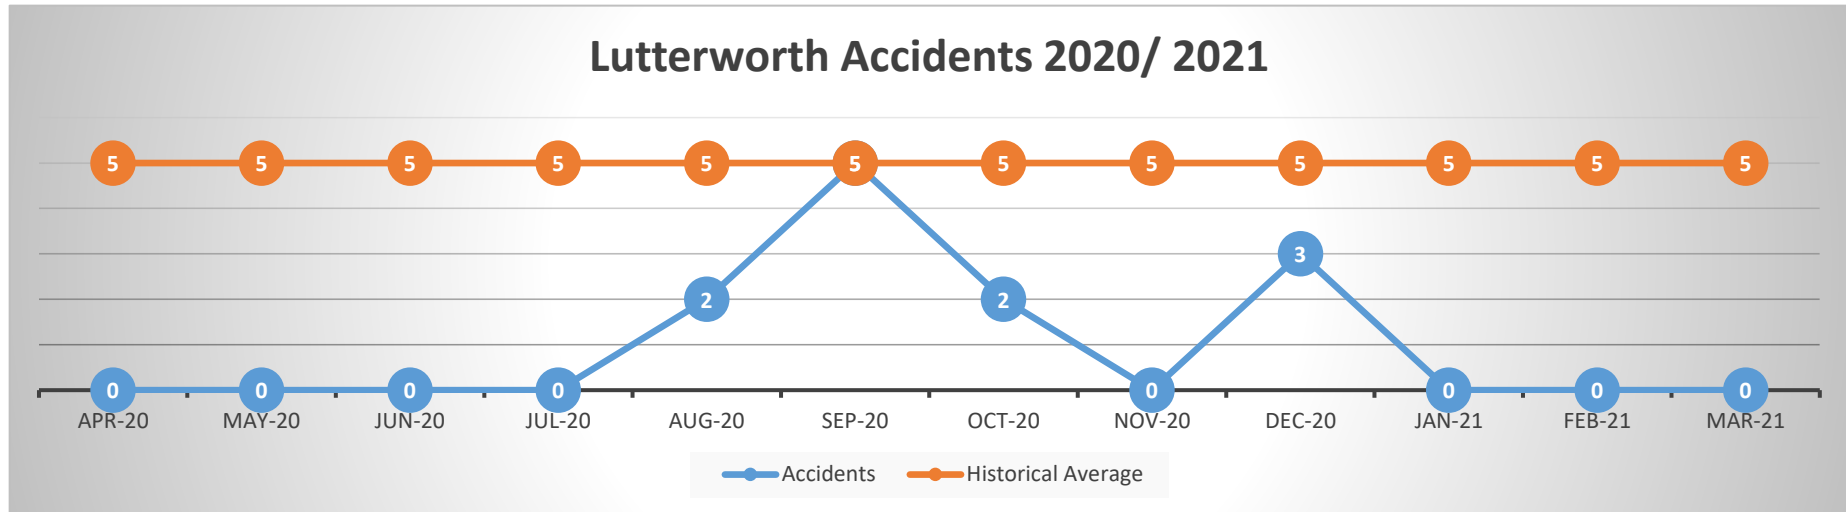

Accident tracker: 2021/22

Lutterworth	Apr-21	May-21	Jun-21	Jul-21	Aug-21	Sep-21	Oct-21	Nov-21	Dec-21	Jan-22	Feb-22	Mar-22
Riddor	0	0	0	0	0	0	0	0	0	0	0	0
Accidents	0	6	6	2	3	6	6	12	5	0	0	0
Visits	13,381	17,830	18,227	18,075	17,221	16,191	16,833	17,105	12,421	0	0	0
Accidents per 10,000	0.00	3.37	3.29	1.11	1.74	3.71	3.56	7.02	4.03	#DIV/0!	#DIV/0!	#DIV/0!
Company Average	4.95	4.95	4.95	4.95	4.95	4.95	4.95	4.95	4.95	4.95	4.95	4.95

Accident tracker: 2020/21

	Apr-20	May-20	Jun-20	Jul-20	Aug-20	Sep-20	Oct-20	Nov-20	Dec-20	Jan-21	Feb-21	Mar-21
Riddor	0	0	0	0	0	0	0	0	0	0	0	0
Accidents	0	0	0	0	2	2	1	0	1	0	0	0
Historical	5	5	5	5	5	5	5	5	5	5	5	5
Visits	0	0	0	0	11294	23298	27214	12410	19015	0	0	0

Accident tracker: 2020/21

	Apr-20	May-20	Jun-20	Jul-20	Aug-20	Sep-20	Oct-20	Nov-20	Dec-20	Jan-21	Feb-21	Mar-21
Riddor	0	0	0	0	0	0	0	0	0	0	0	0
Accidents	0	0	0	0	2	5	2	0	3	0	0	0
Historical Average	5	5	5	5	5	5	5	5	5	5	5	5
Visits	0	0	0	0	8165	16262	18195	8285	13118	0	0	0

Accident tracker: 2019/20

	Apr-19	May-19	Jun-19	Jul-19	Aug-19	Sep-19	Oct-19	Nov-19	Dec-19	Jan-20	Feb-20	Mar-20
Riddor	0	0	0	0	0	0	0	0	0	0	0	0
Accidents	7	6	6	3	5	1	1	8	5	4	9	4
Visits	26519	30745	31128	34203	34470	30810	32893	31663	22213	32995	36354	24848