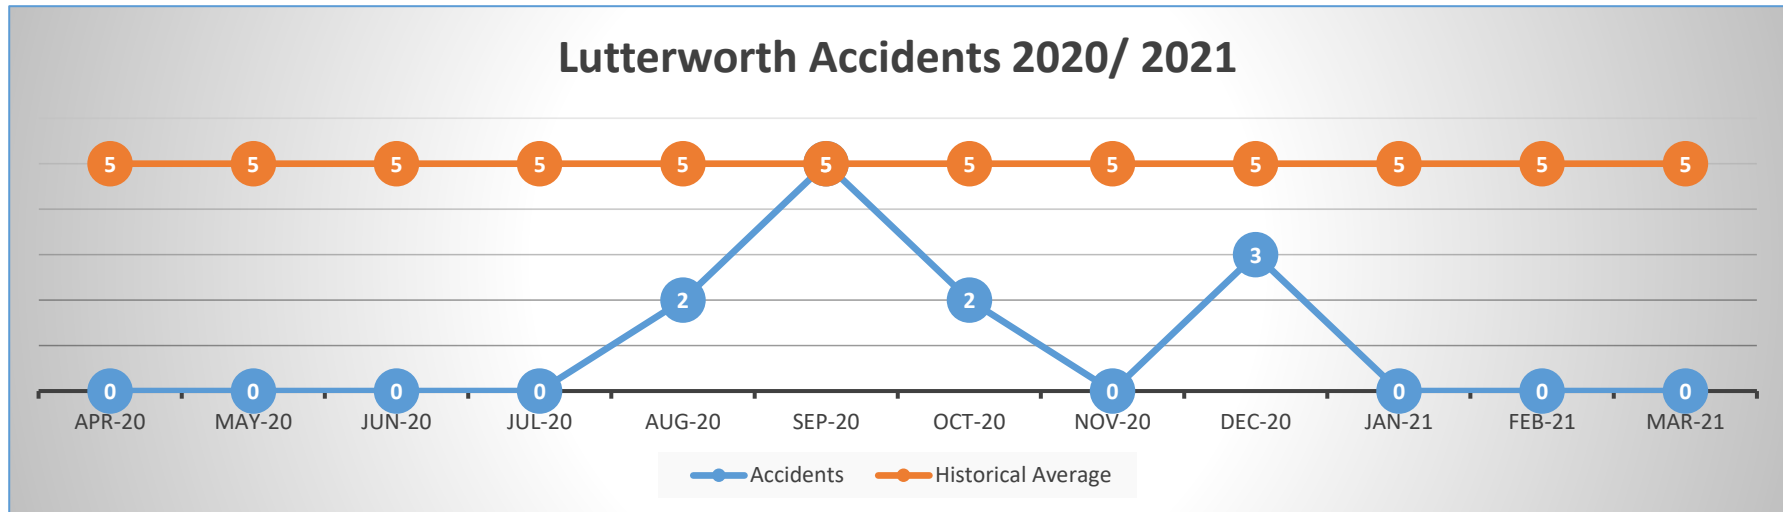

Accident tracker: 2021/22

Harborough	Apr-21	May-21	Jun-21	Jul-21	Aug-21	Sep-21	Oct-21	Nov-21	Dec-21	Jan-22	Feb-22	Mar-22
Riddor	0	0	0	0	0	0	0	0	0	0	0	0
Accidents	3	3	6	5	8	2	4	7	5	0	0	0
Visits	20,339	26,981	29,343	28,767	29,306	26,631	29,478	33,365	22,126	0	0	0
Accidents per 10,000	1.47	1.11	2.04	1.74	2.73	0.75	1.36	2.10	2.26	#DIV/0!	#DIV/0!	#DIV/0!
Company Average	4.95	4.95	4.95	4.95	4.95	4.95	4.95	4.95	4.95	4.95	4.95	4.95

Accident tracker: 2021/22

Lutterworth	Apr-21	May-21	Jun-21	Jul-21	Aug-21	Sep-21	Oct-21	Nov-21	Dec-21	Jan-22	Feb-22	Mar-22
Riddor	0	0	0	0	0	0	0	0	0	0	0	0
Accidents	0	6	6	2	3	6	6	12	5	0	0	0
Visits	13,381	17,830	18,227	18,075	17,221	16,191	16,833	17,105	12,421	0	0	0
Accidents per 10,000	0.00	3.37	3.29	1.11	1.74	3.71	3.56	7.02	4.03	#DIV/0!	#DIV/0!	#DIV/0!
Company Average	4.95	4.95	4.95	4.95	4.95	4.95	4.95	4.95	4.95	4.95	4.95	4.95

Accident tracker: 2020/21

	Apr-20	May-20	Jun-20	Jul-20	Aug-20	Sep-20	Oct-20	Nov-20	Dec-20	Jan-21	Feb-21	Mar-21
Riddor	0	0	0	0	0	0	0	0	0	0	0	0
Accidents	0	0	0	0	2	2	1	0	1	0	0	0
Historical	5	5	5	5	5	5	5	5	5	5	5	5
Visits	0	0	0	0	11294	23298	27214	12410	19015	0	0	0

Accident tracker: 2020/21

	Apr-20	May-20	Jun-20	Jul-20	Aug-20	Sep-20	Oct-20	Nov-20	Dec-20	Jan-21	Feb-21	Mar-21
Riddor	0	0	0	0	0	0	0	0	0	0	0	0
Accidents	0	0	0	0	2	5	2	0	3	0	0	0
Historical Average	5	5	5	5	5	5	5	5	5	5	5	5
Visits	0	0	0	0	8165	16262	18195	8285	13118	0	0	0