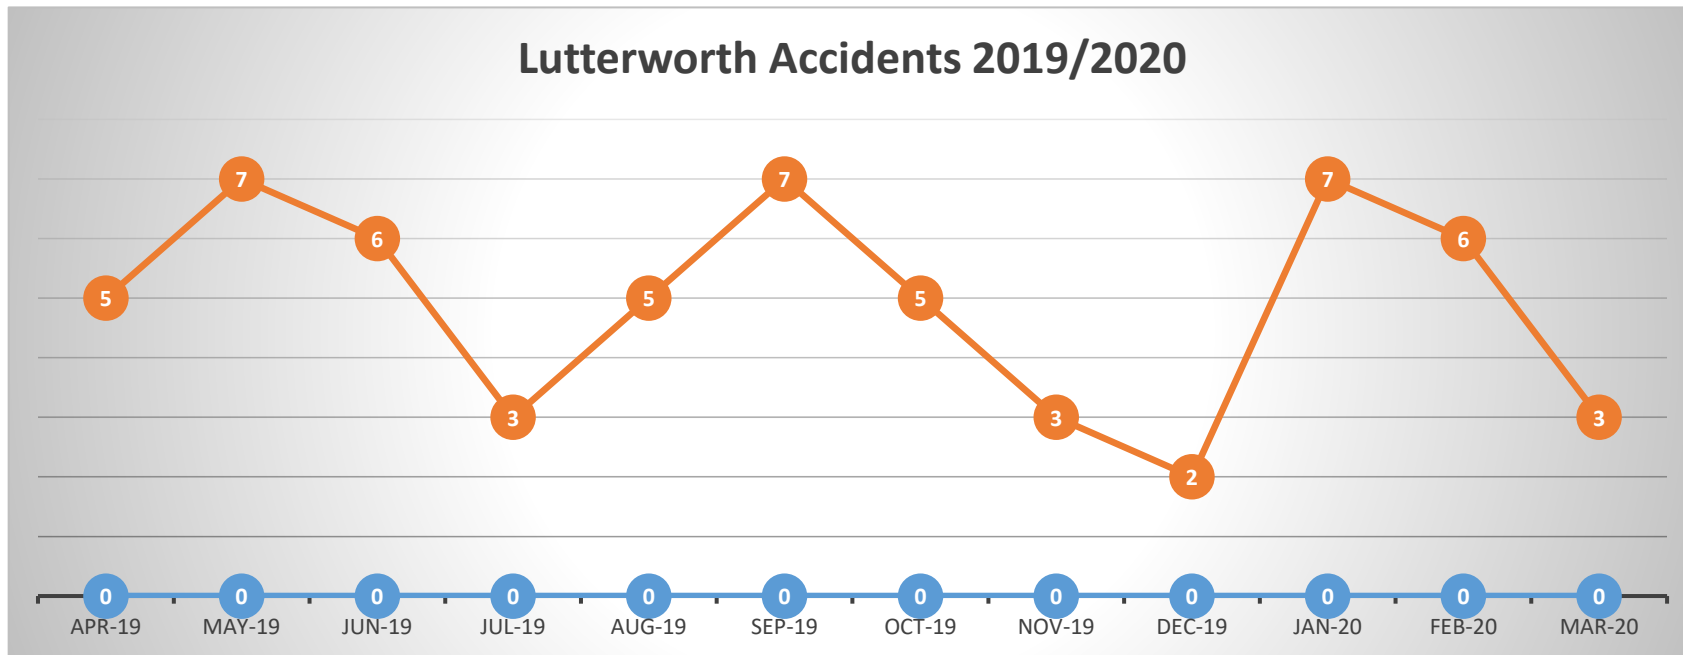

Accident tracker: 2021/22

Lutterworth	Apr-21	May-21	Jun-21	Jul-21	Aug-21	Sep-21	Oct-21	Nov-21	Dec-21	Jan-22	Feb-22	Mar-22
Riddor	0	0	0	0	0	0	0	0	0	0	0	0
Accidents	0	6	6	2	3	6	6	12	5	0	0	0
Visits	13,381	17,830	18,227	18,075	17,221	16,191	16,833	17,105	12,421	0	0	0
Accidents per 10,000	0.00	3.37	3.29	1.11	1.74	3.71	3.56	7.02	4.03	#DIV/0!	#DIV/0!	#DIV/0!
Company Average	4.95	4.95	4.95	4.95	4.95	4.95	4.95	4.95	4.95	4.95	4.95	4.95

Accident tracker: 2020/21

	Apr-20	May-20	Jun-20	Jul-20	Aug-20	Sep-20	Oct-20	Nov-20	Dec-20	Jan-21	Feb-21	Mar-21
Riddor	0	0	0	0	0	0	0	0	0	0	0	0
Accidents	0	0	0	0	2	2	1	0	1	0	0	0
Historical	5	5	5	5	5	5	5	5	5	5	5	5
Visits	0	0	0	0	11294	23298	27214	12410	19015	0	0	0

Accident tracker: 2020/21

	Apr-20	May-20	Jun-20	Jul-20	Aug-20	Sep-20	Oct-20	Nov-20	Dec-20	Jan-21	Feb-21	Mar-21
Riddor	0	0	0	0	0	0	0	0	0	0	0	0
Accidents	0	0	0	0	2	5	2	0	3	0	0	0
Historical Average	5	5	5	5	5	5	5	5	5	5	5	5
Visits	0	0	0	0	8165	16262	18195	8285	13118	0	0	0

Accident tracker: 2019/20

	Apr-19	May-19	Jun-19	Jul-19	Aug-19	Sep-19	Oct-19	Nov-19	Dec-19	Jan-20	Feb-20	Mar-20
Riddor	0	0	0	0	0	0	0	0	0	0	0	0
Accidents	5	7	6	3	5	7	5	3	2	7	6	3
Visits	16148	17278	17888	18231	18998	17789	18639	18943	13625	18830	19724	15124