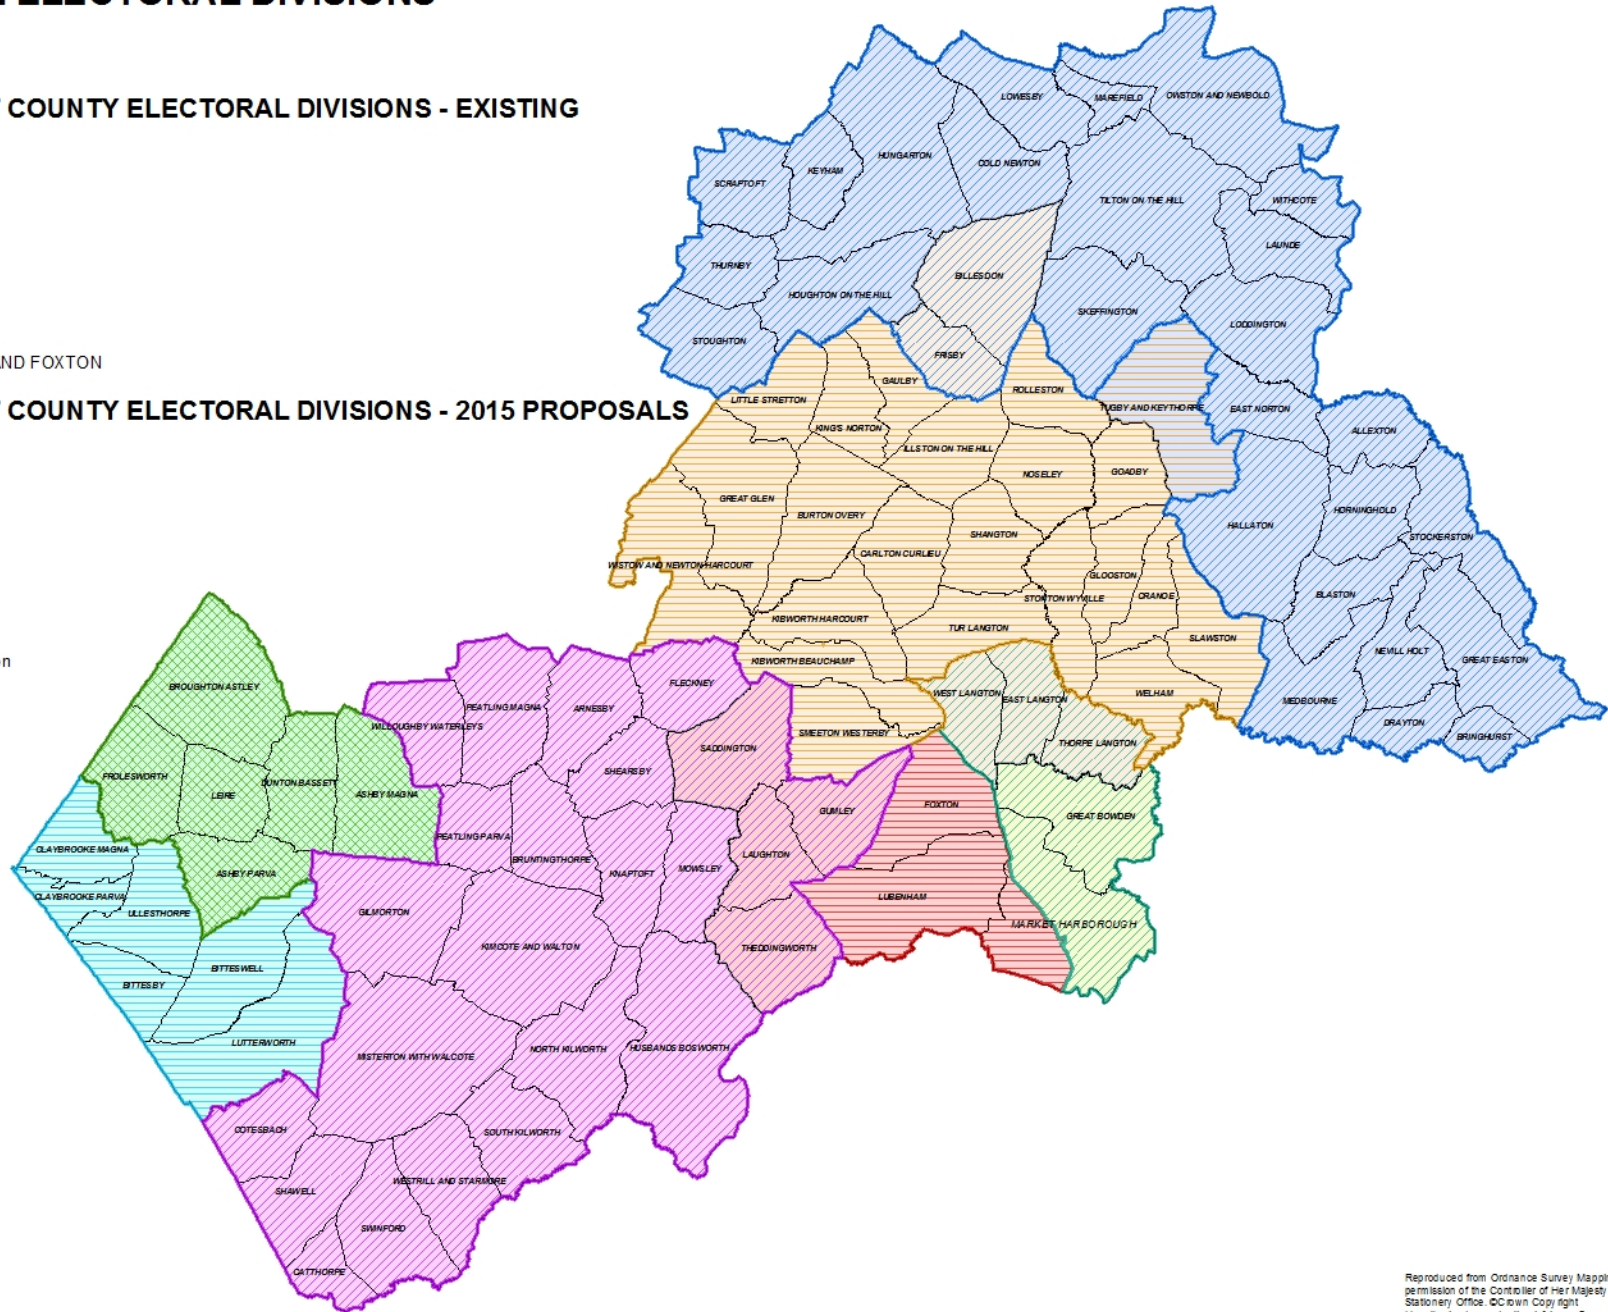

COUNTY COUNCIL ELECTORAL DIVISIONS

HARBOROUGH DISTRICT COUNTY ELECTORAL DIVISIONS - EXISTING

- BROUGHTON ASTLEY
- BRUNTINGTHORPE
- GARTREE
- LAUNDE
- LUTTERWORTH
- MARKET HARBOROUGH EAST
- MARKET HARBOROUGH WEST AND FOXTON

HARBOROUGH DISTRICT COUNTY ELECTORAL DIVISIONS - 2015 PROPOSALS

- Broughton Astley
- Bruntingthorpe
- Gartree
- Launde
- Lutterworth
- Market Harborough East
- Market Harborough West and Foxton