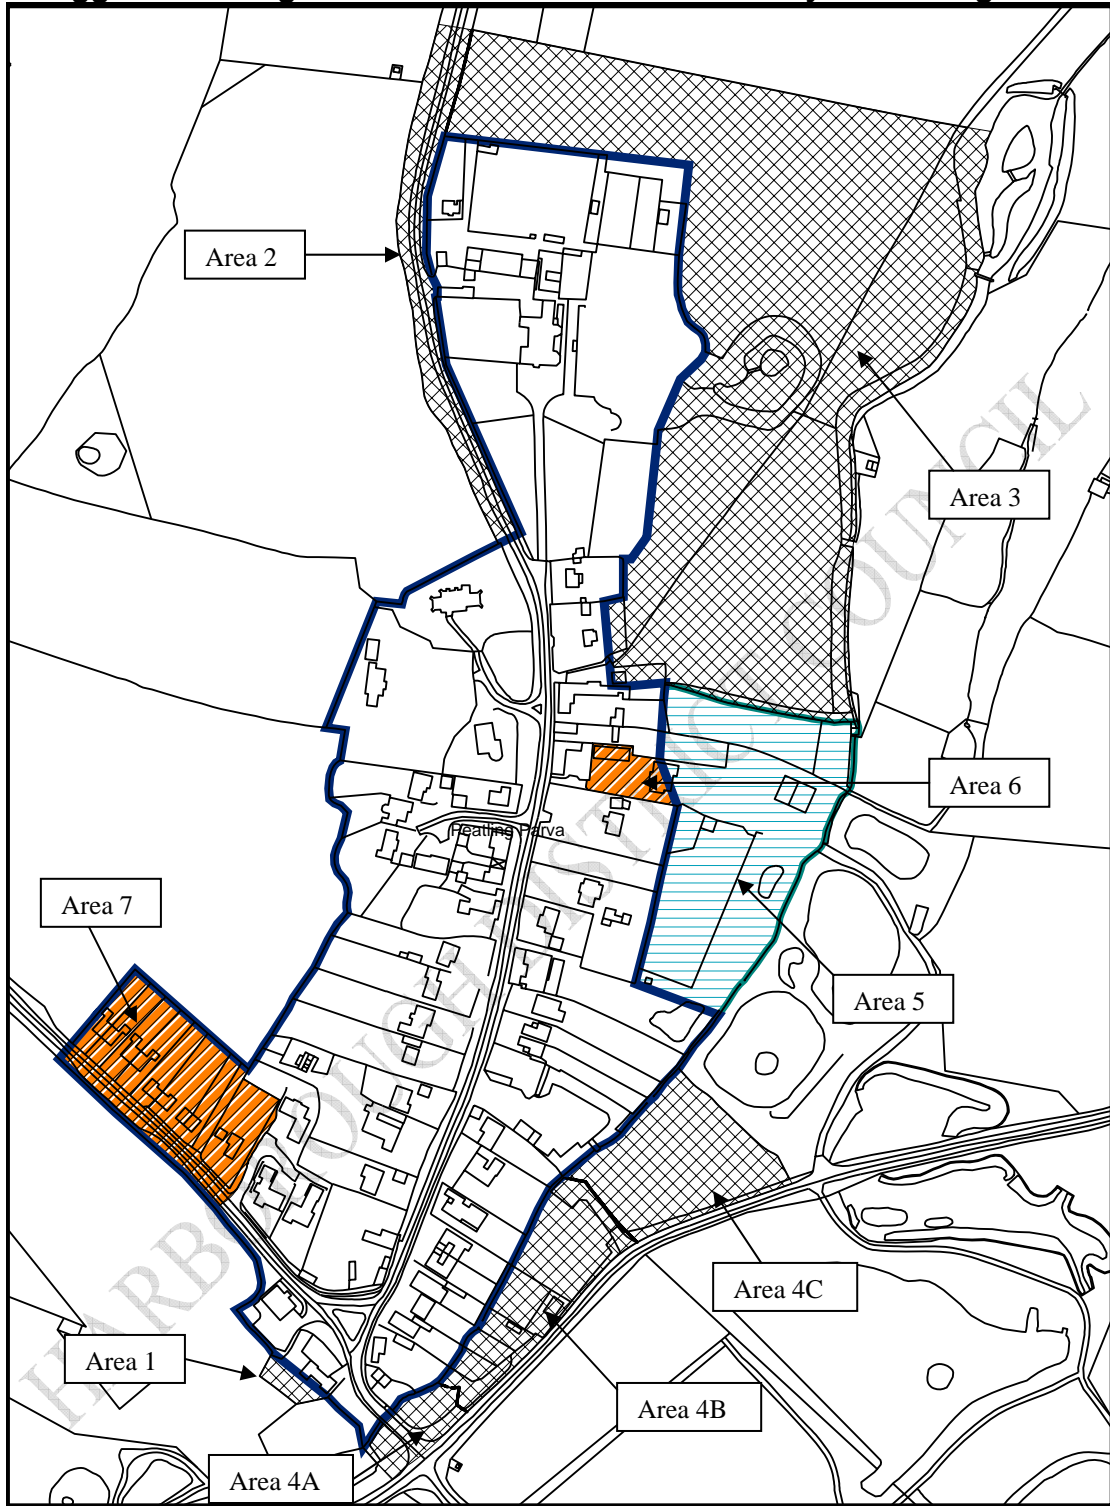

## Legend

-  Existing Conservation Area Boundary
-  Areas Proposed for Inclusion
-  Areas Proposed for Exclusion

0 20 40 80 120 160 Meters

1:1,790

# Suggested changes to Conservation Area Boundary in Peatling Parva