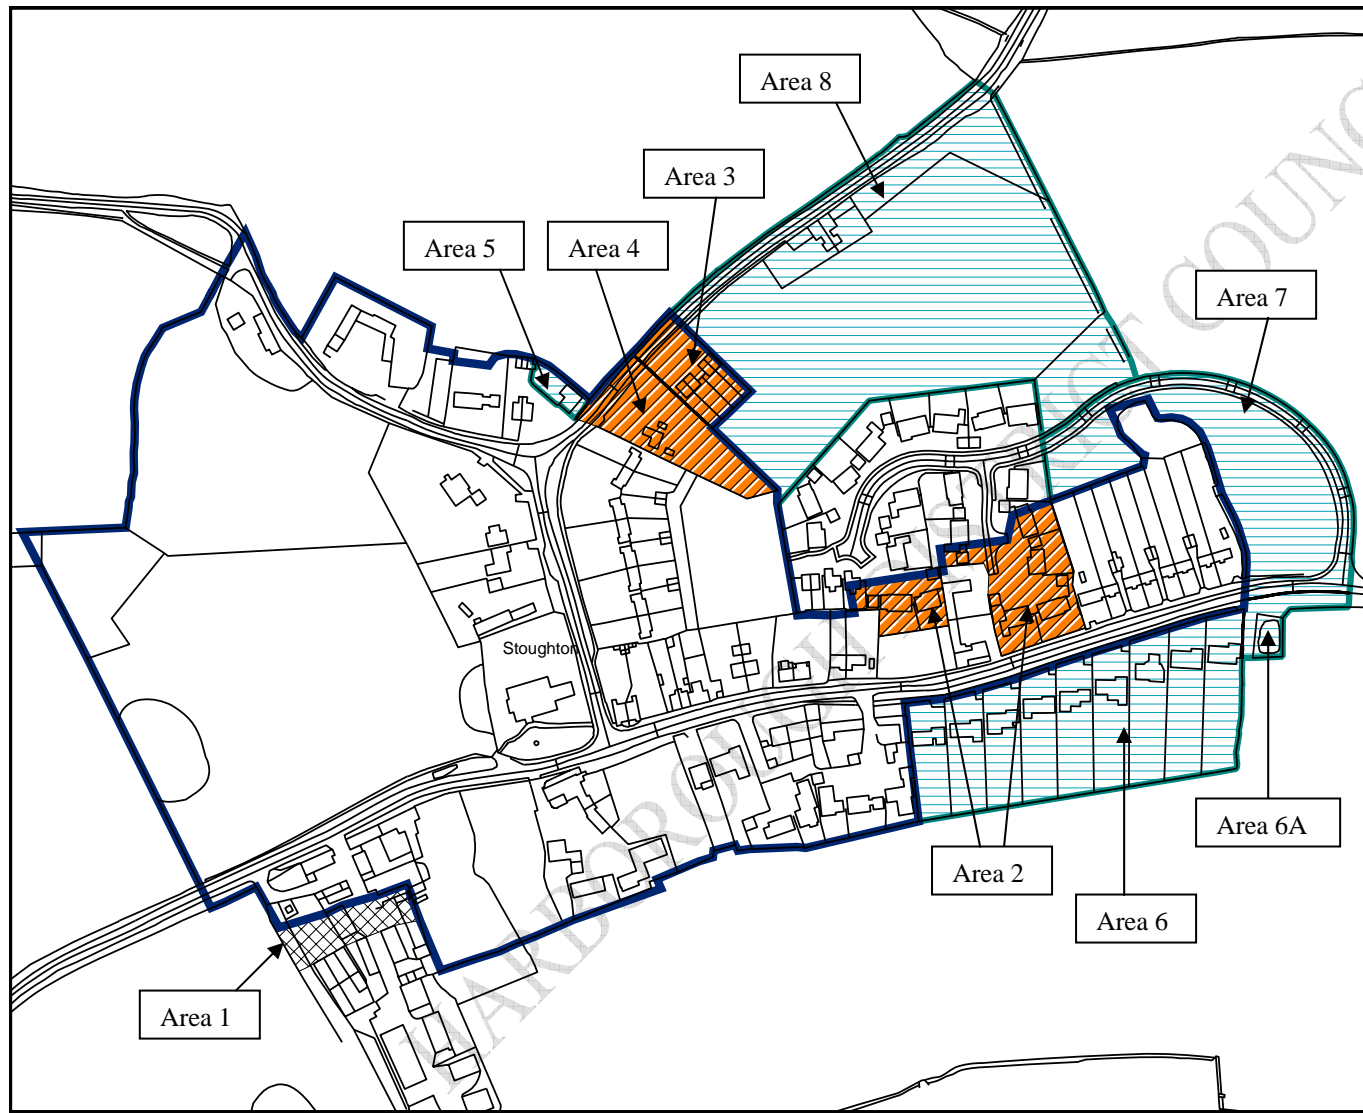

## Suggested changes to Conservation Area Boundary in Scraftoft

### Legend

-  Existing Conservation Area Boundary
-  Areas Proposed for Inclusion
-  Areas Proposed for Exclusion

1:2,650

©Crown Copyright. All rights reserved. **Harborough District Council 100023843 2004**

## Suggested changes to Conservation Area Boundary in Stoughton