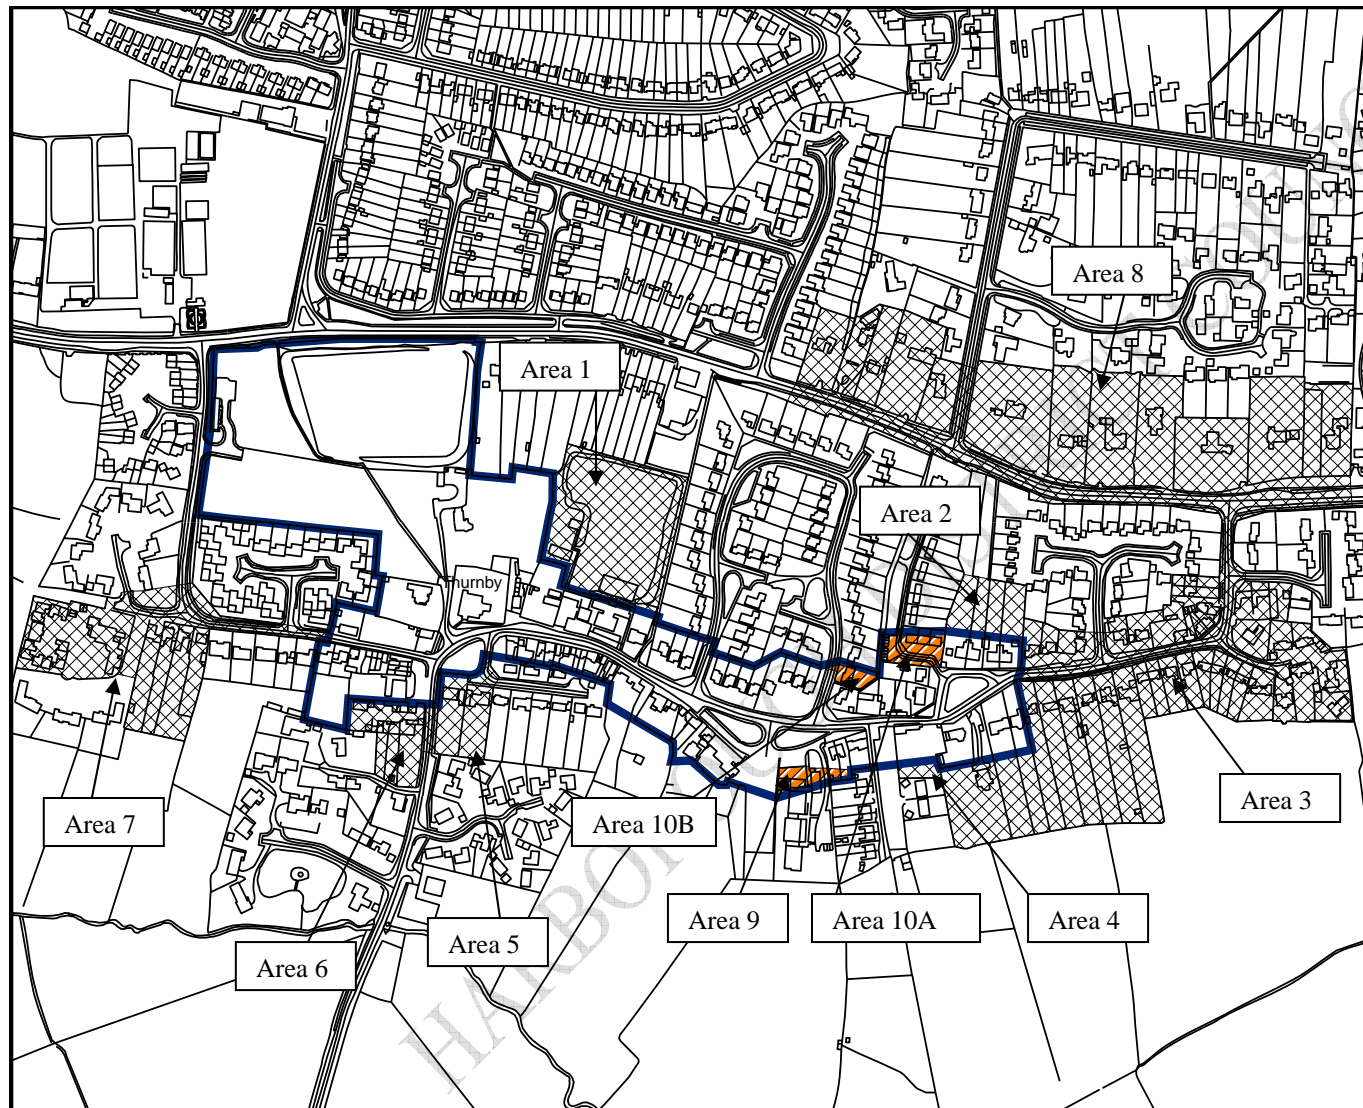

## Suggested changes to Conservation Area Boundary in Stoughton

### Legend

-  Existing Conservation Area Boundary
-  Areas Proposed for Inclusion
-  Areas Proposed for Exclusion
-  Area Division Lines
-  Areas of Note

1:2,946

©Crown Copyright. All rights reserved. **Harborough District Council 100023843 2004**

## Suggested changes to Conservation Area Boundary in Thurnby

### Legend

-  Existing Conservation Area Boundary
-  Areas Proposed for Inclusion
-  Areas Proposed for Exclusion
-  Area Division Lines

1:4,946

©Crown Copyright. All rights reserved. Harborough District Council 100023843 2004