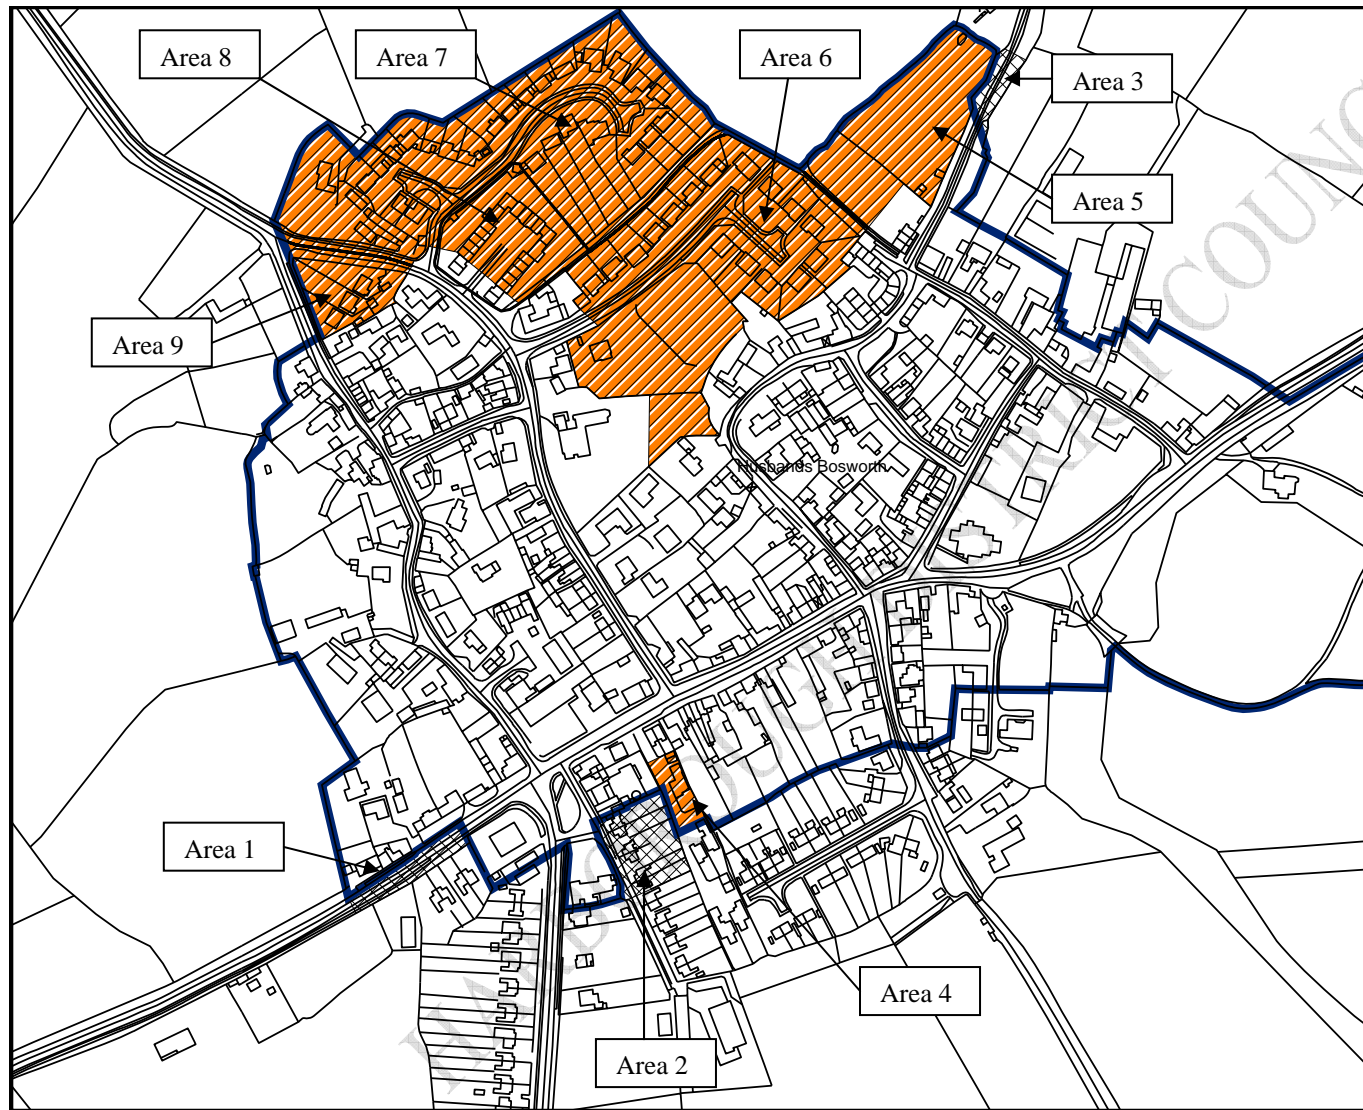

## Suggested Conservation Area Boundary Changes in Gumley

### Legend

-  Existing Conservation Area Boundary
-  Areas Proposed for Inclusion
-  Areas Proposed for Exclusion
-  Area Division Lines

1:3,246

©Crown Copyright. All rights reserved. **Harborough District Council 100023843 2004**

## Suggested changes to Conservation Area Boundary in Husbands Bosworth