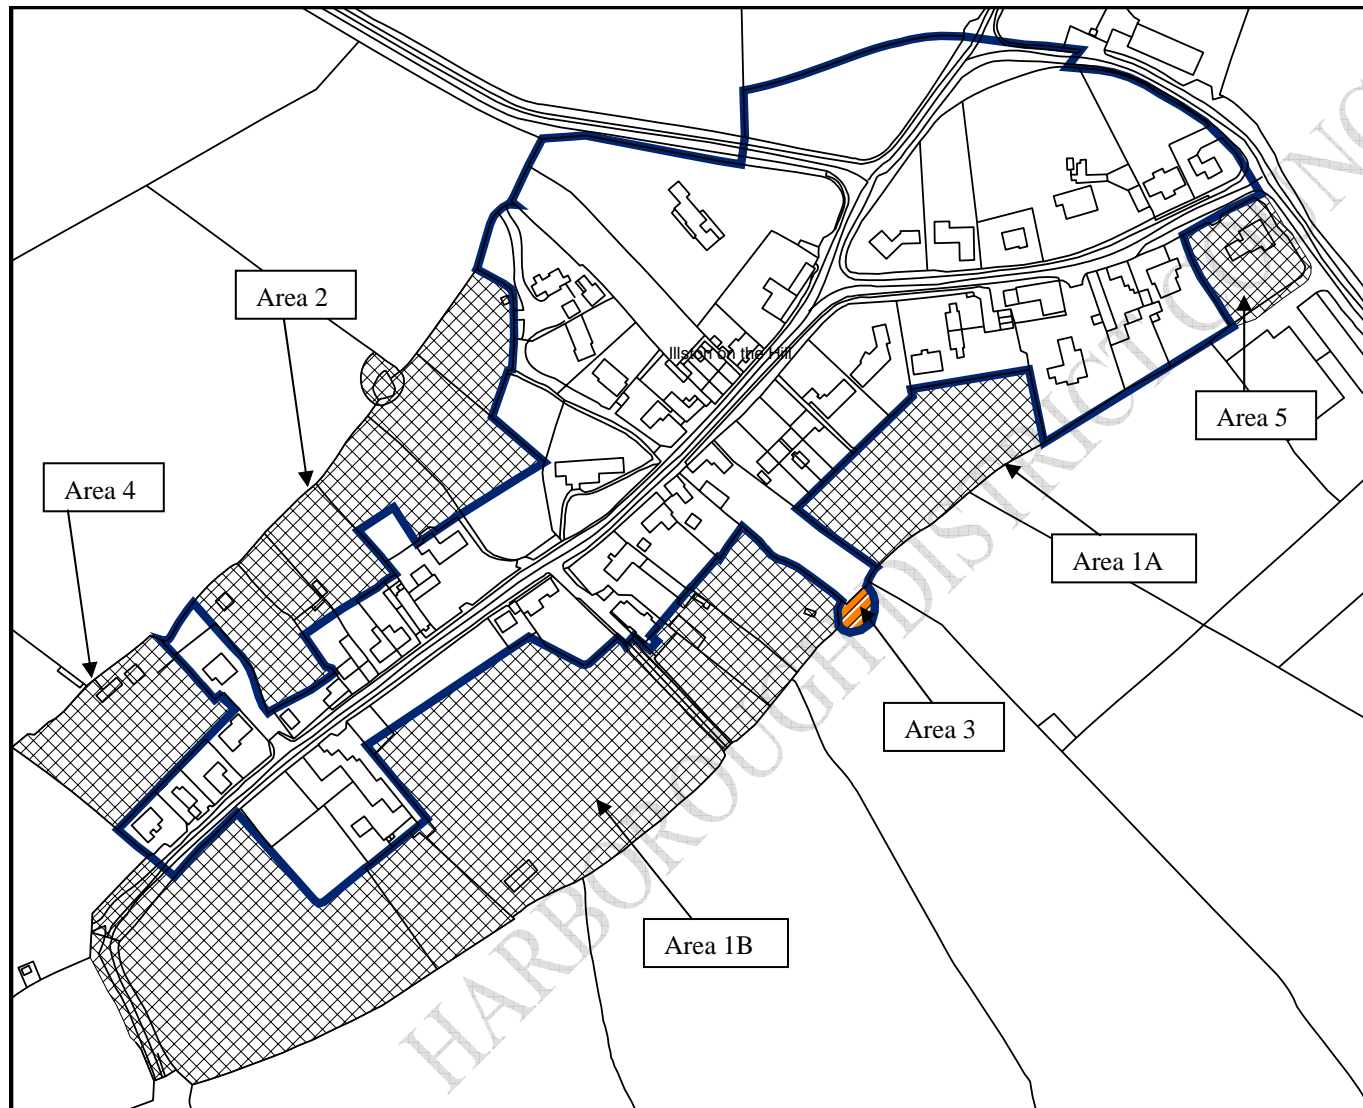

## Suggested changes to Conservation Area Boundary in Husbands Bosworth

### Legend

-  Existing Conservation Area Boundary
-  Areas Proposed for Inclusion
-  Areas Proposed for Exclusion
-  Area Division Lines

1:3,666

©Crown Copyright. All rights reserved. Harborough District Council 100023843 2004

## Suggested changes to Conservation Area Boundary in Illston on the Hill