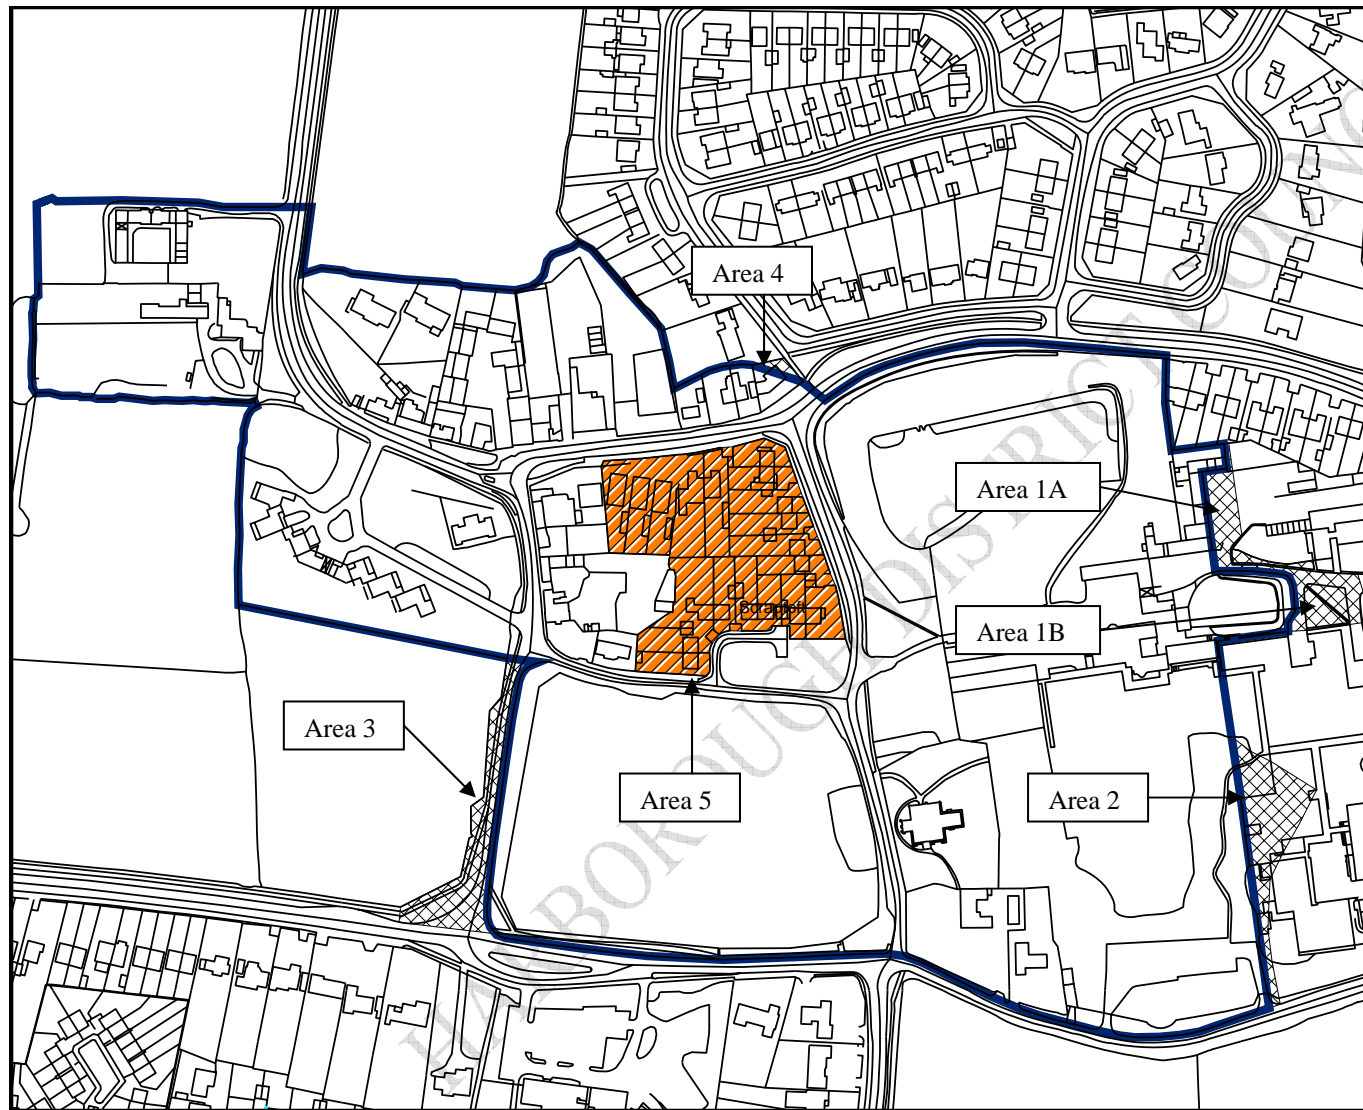

**Legend**

-  Existing Conservation Area Boundary
-  Areas Proposed for Inclusion

**1:6,310**

©Crown Copyright. All rights reserved. Harborough District Council 100023843 2004

## Suggested changes to Conservation Area Boundary in Scraftoft