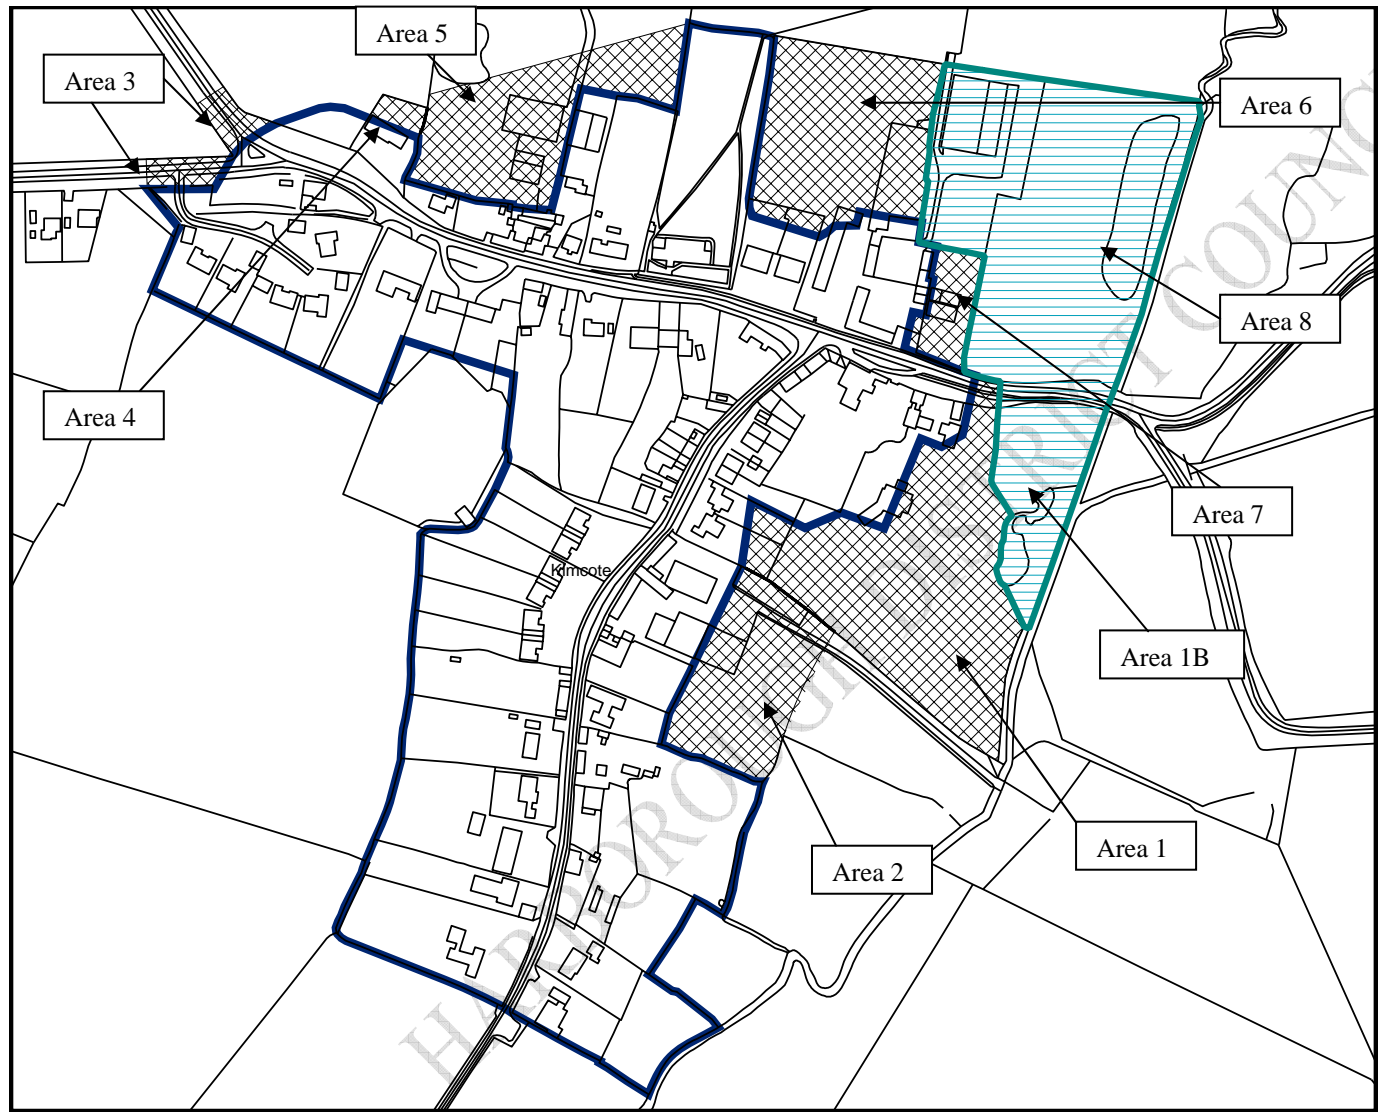

## Suggested changes to Conservation Area Boundary in Kibworth Harcourt

### Legend

-  Existing Conservation Area Boundary
-  Areas Proposed for Inclusion
-  Areas Proposed for Exclusion
-  Areas of Note

1:4,300

©Crown Copyright. All rights reserved. Harborough District Council 100023843 2004

**Suggested changes to  
Conservation Area Boundary  
in Kimcote**

**Legend**

-  Existing Conservation Area Boundary
-  Areas Proposed for Inclusion
-  Area Division Lines
-  Areas of Note

**1:2,950**

N

©Crown Copyright. All rights reserved. Harborough District Council 100023843 2004