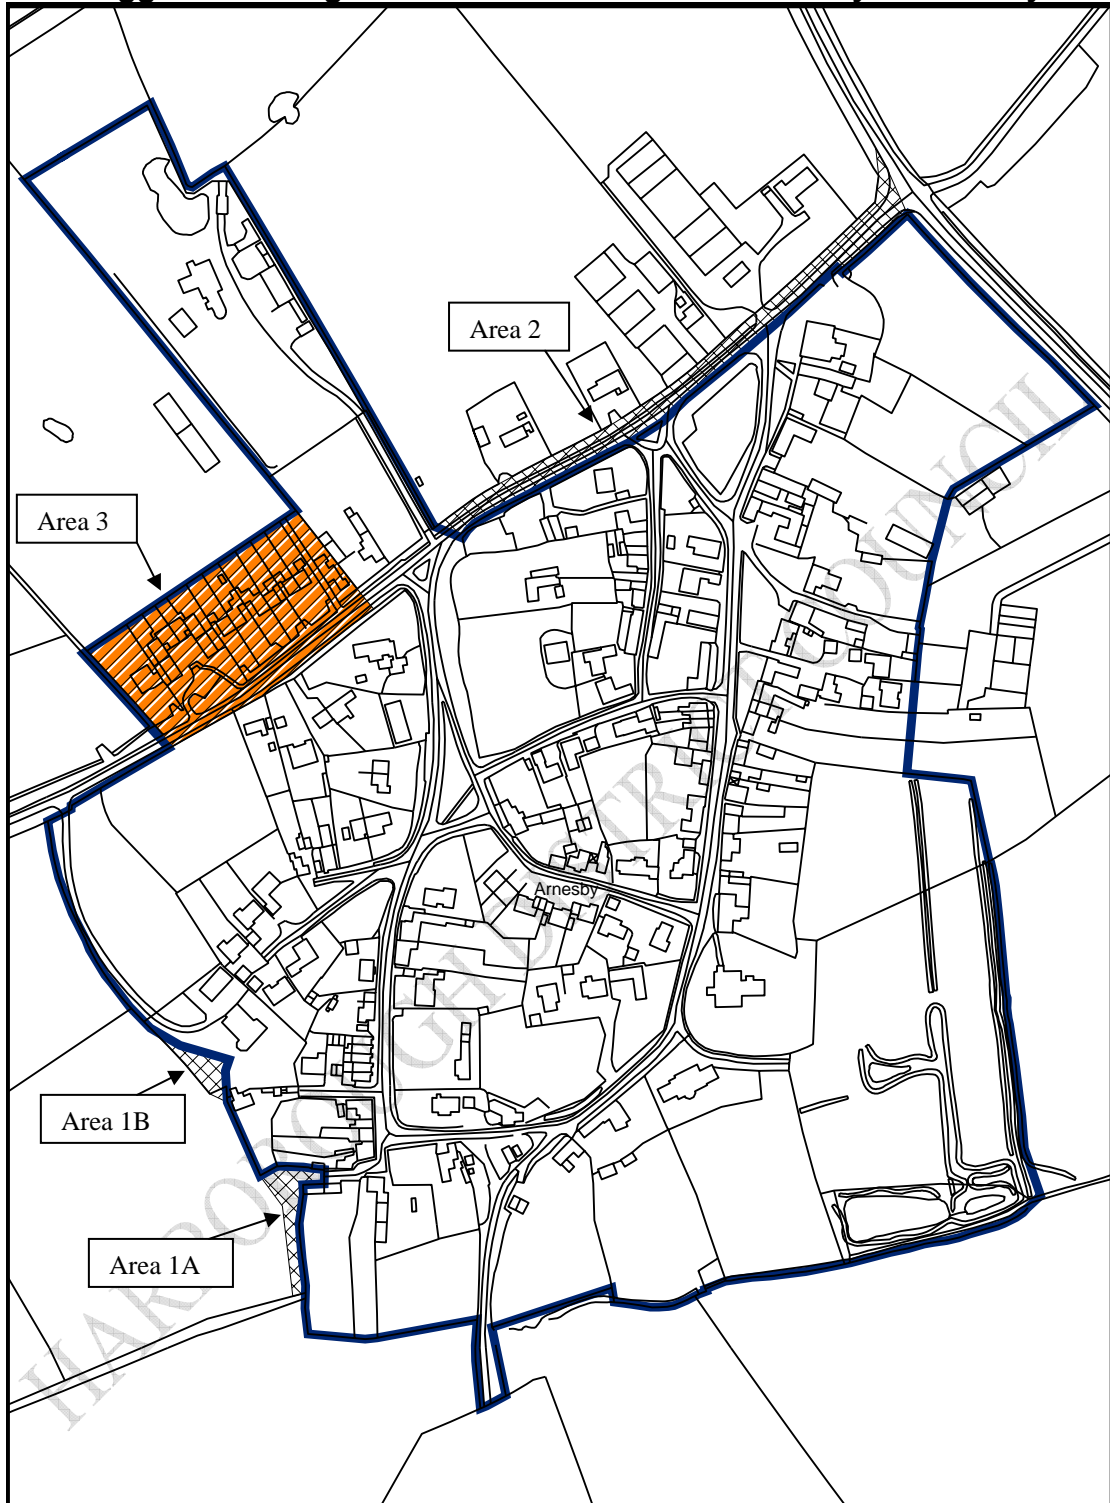

### Suggested changes to the Conservation Area Boundary in Allexton

#### Legend

- Areas of Note
- Existing Conservation Area Boundary
- Area Division Lines
- Areas Proposed for Inclusion
- Areas Proposed for Exclusion

1:4,008

©Crown Copyright. All rights reserved. **Harborough District Council 100023843 2004**

# Suggested changes to Conservation Area Boundary in Arnesby

## Legend

-  Existing Conservation Area Boundary
-  Areas Proposed for Inclusion
-  Areas Proposed for Exclusion