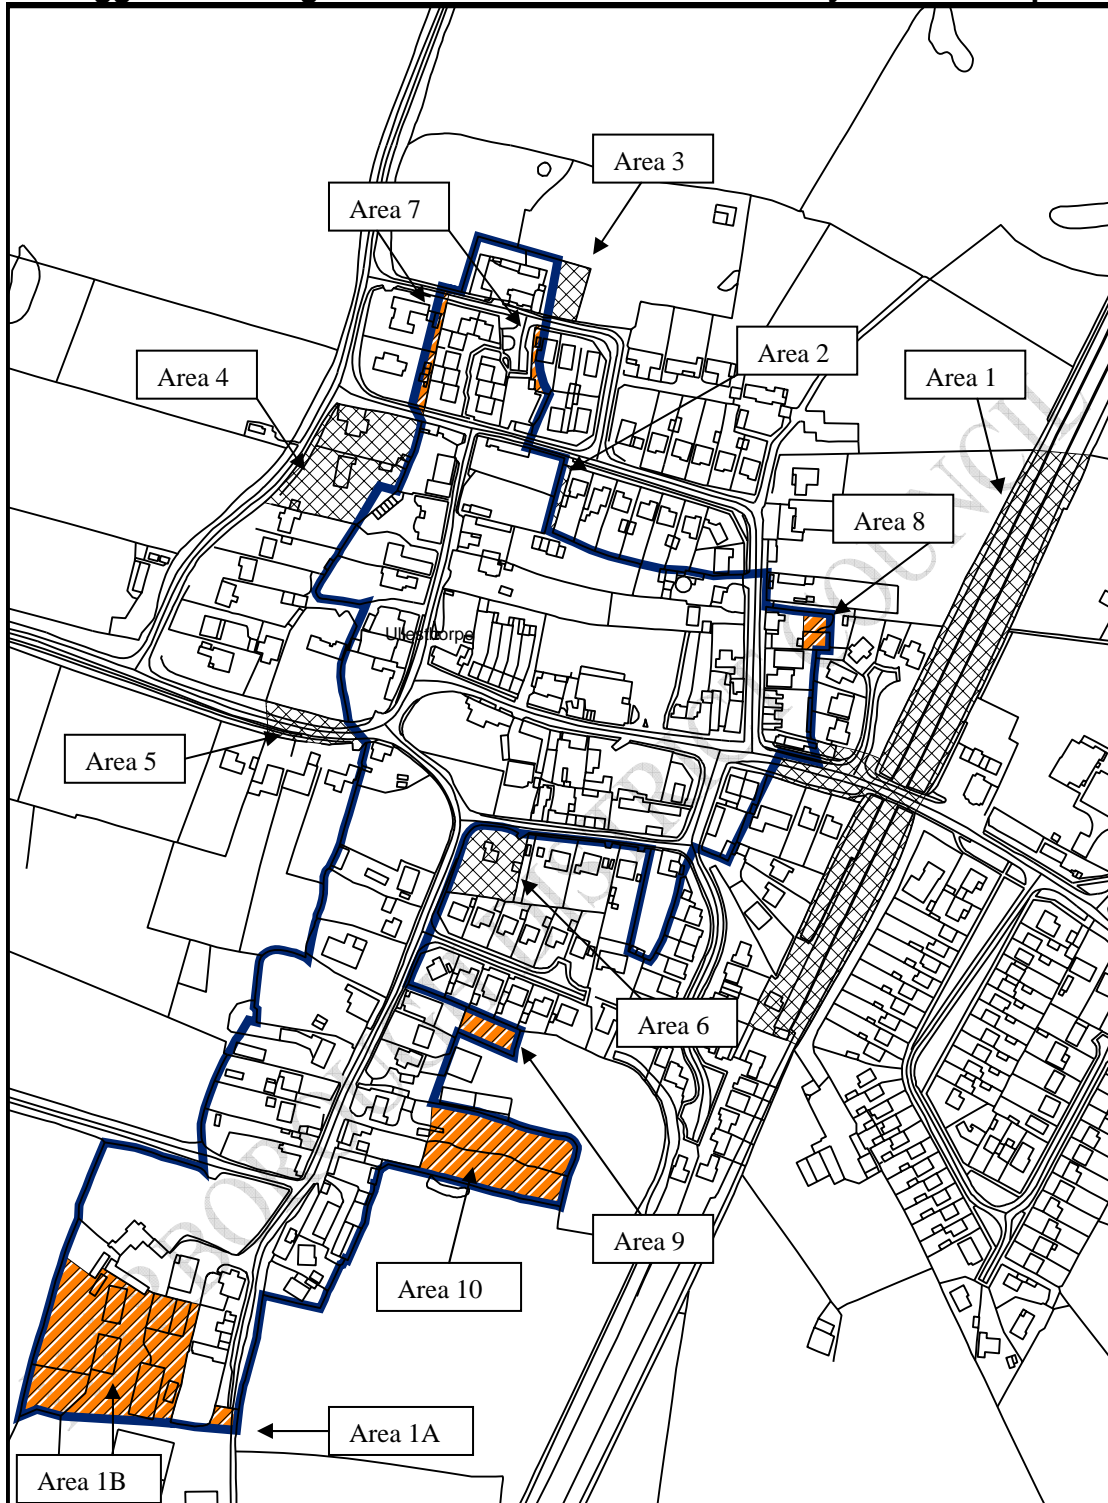

Suggested changes to Conservation Area Boundary in Ullesthorpe

Legend

- Existing Conservation Area Boundary
- Areas Proposed for Inclusion
- Areas Proposed for Exclusion

0 40 80 160 240 320 Meters

1:3,249