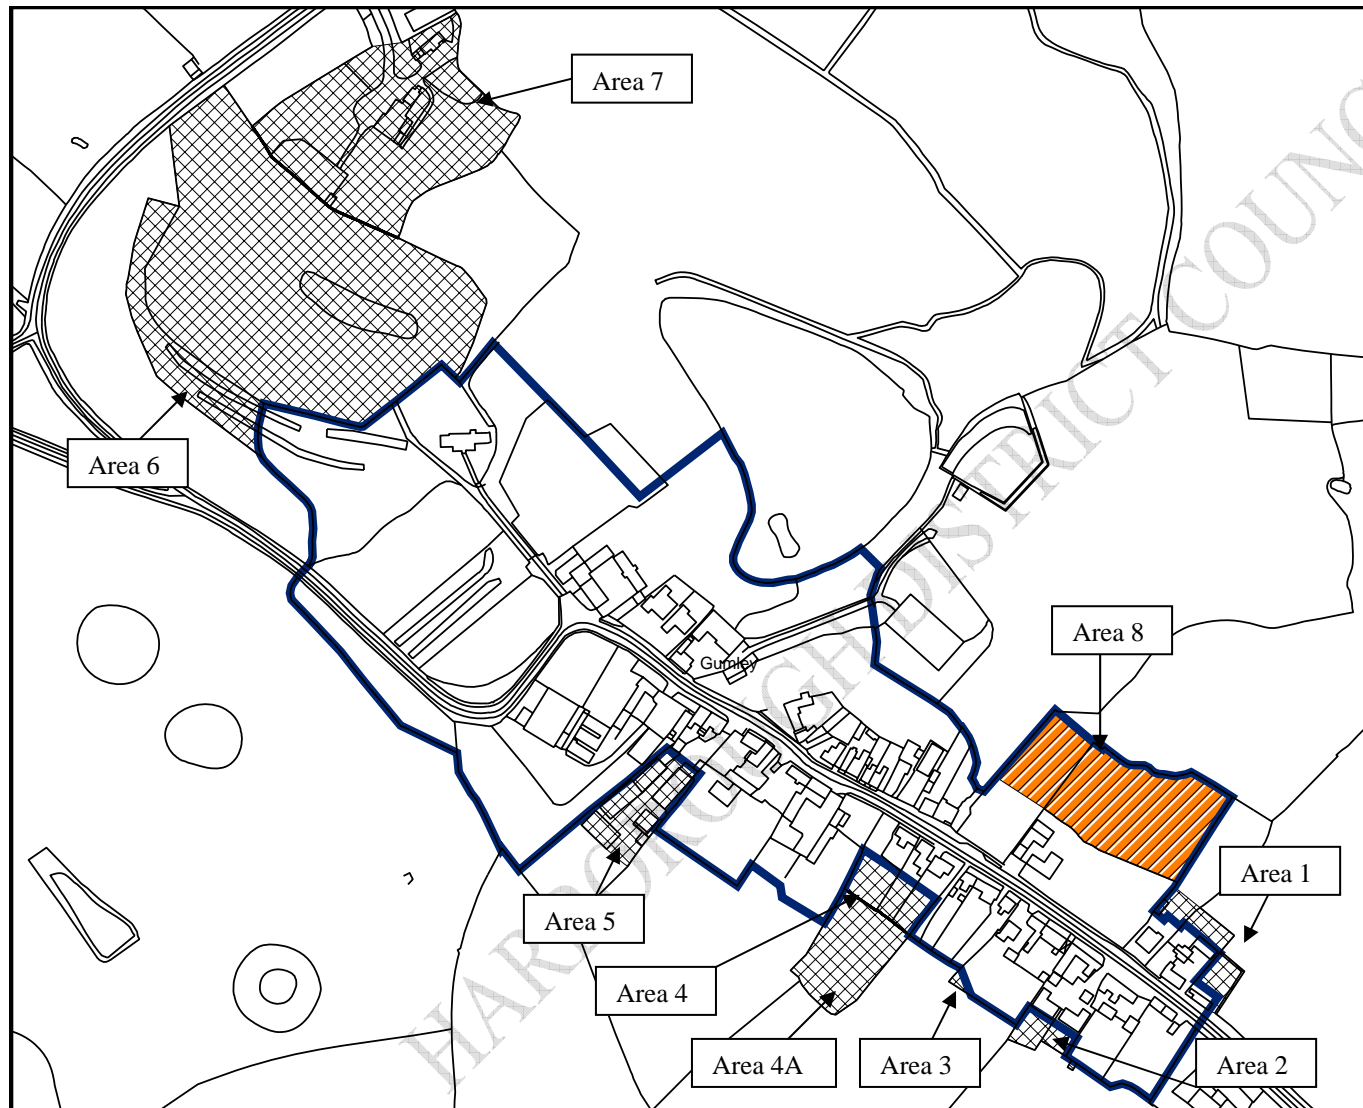

## Suggested changes to Conservation Area Boundary in Gaulby

### Legend

-  Existing Conservation Area Boundary
-  Areas Proposed for Inclusion
-  Areas Proposed for Exclusion
-  Area Division Lines
-  Areas of Note

1:2,946

©Crown Copyright. All rights reserved. Harborough District Council 100023843 2004

## Suggested Conservation Area Boundary Changes in Gumley