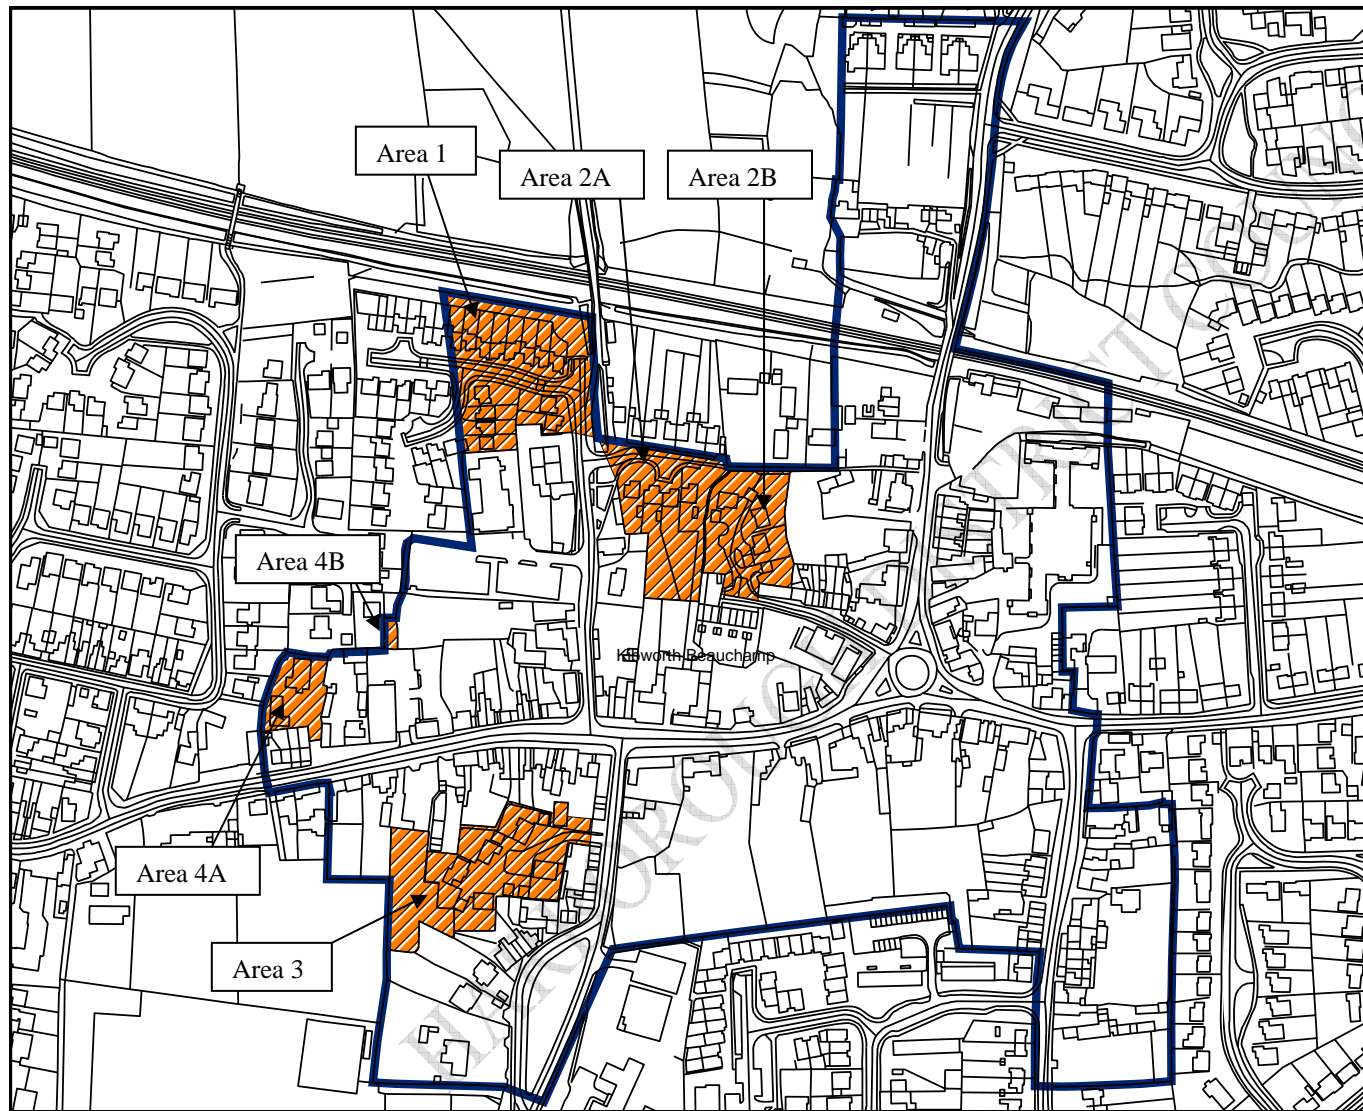

## Suggested changes to Conservation Area Boundary in Illston on the Hill

### Legend

-  Existing Conservation Area Boundary
-  Areas Proposed for Inclusion
-  Areas Proposed for Exclusion

1:2,510

©Crown Copyright. All rights reserved. Harborough District Council 100023843 2004

## Suggested changes to Conservation Area Boundary in Kibworth Beauchamp