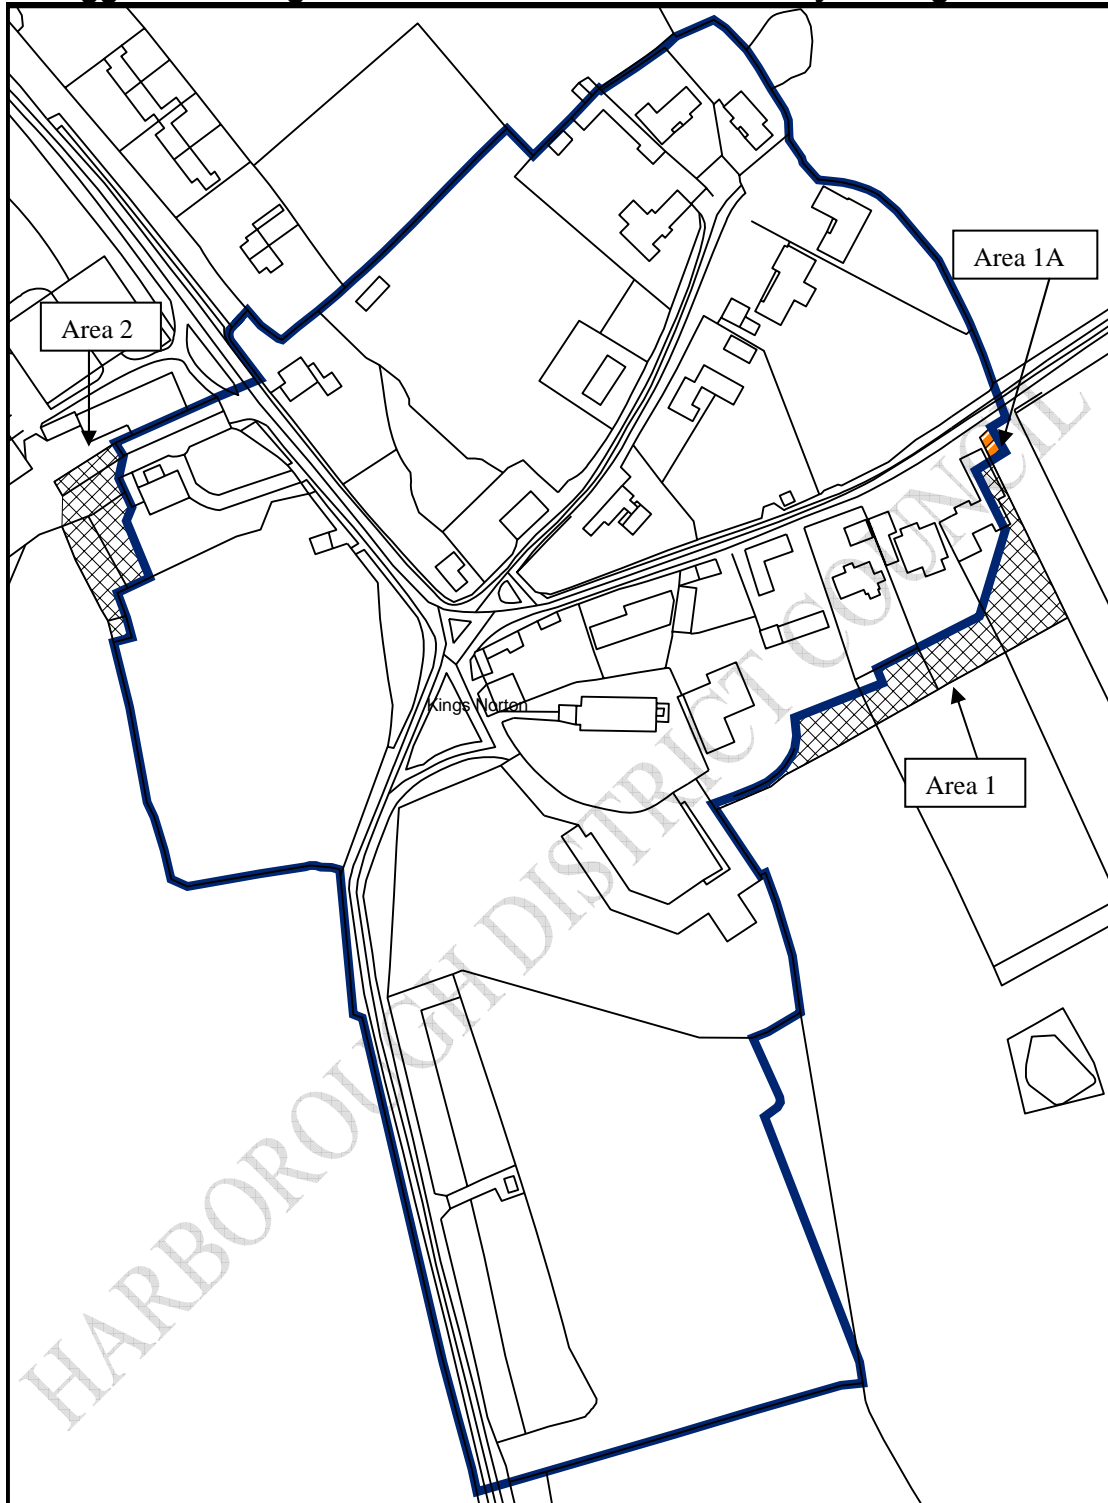

Suggested changes to Conservation Area Boundary in Kings Norton

Legend

- Existing Conservation Area Boundary
- Areas Proposed for Inclusion
- Areas Proposed for Exclusion

0 20 40 80 120 160 Meters

1:1,790