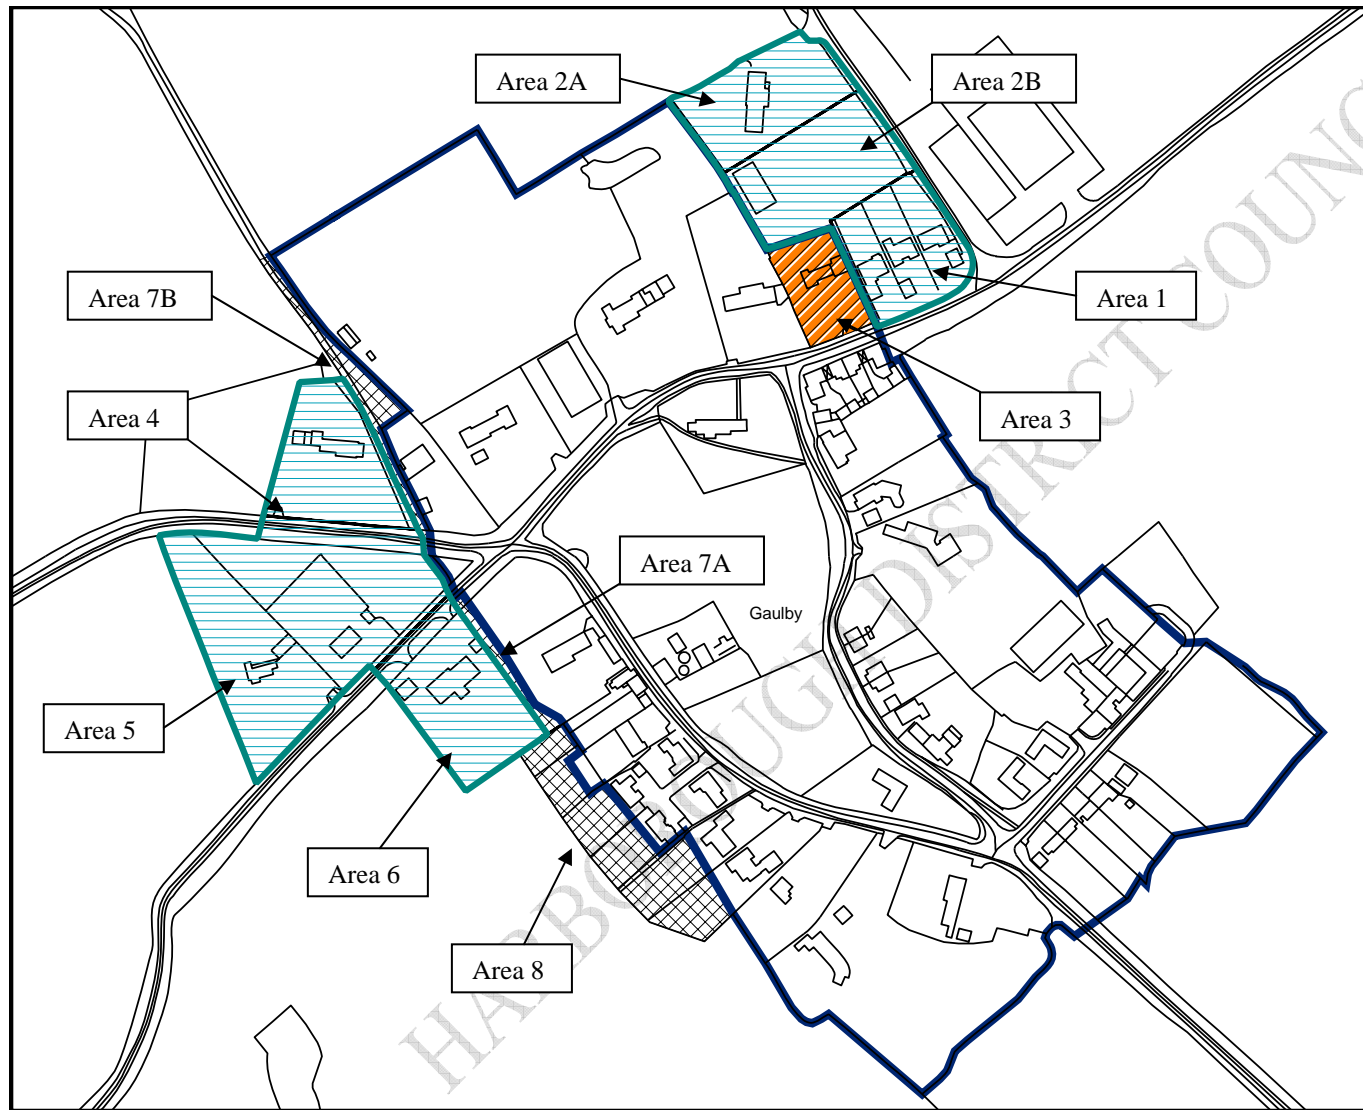

### Suggested changes to the Conservation Area Boundary in East Norton

#### Legend

-  Areas of Note
-  Existing Conservation Area Boundary
-  Areas Proposed for Inclusion

1:2,915

©Crown Copyright. All rights reserved. Harborough District Council 100023843 2004

## Suggested changes to Conservation Area Boundary in Gaulby