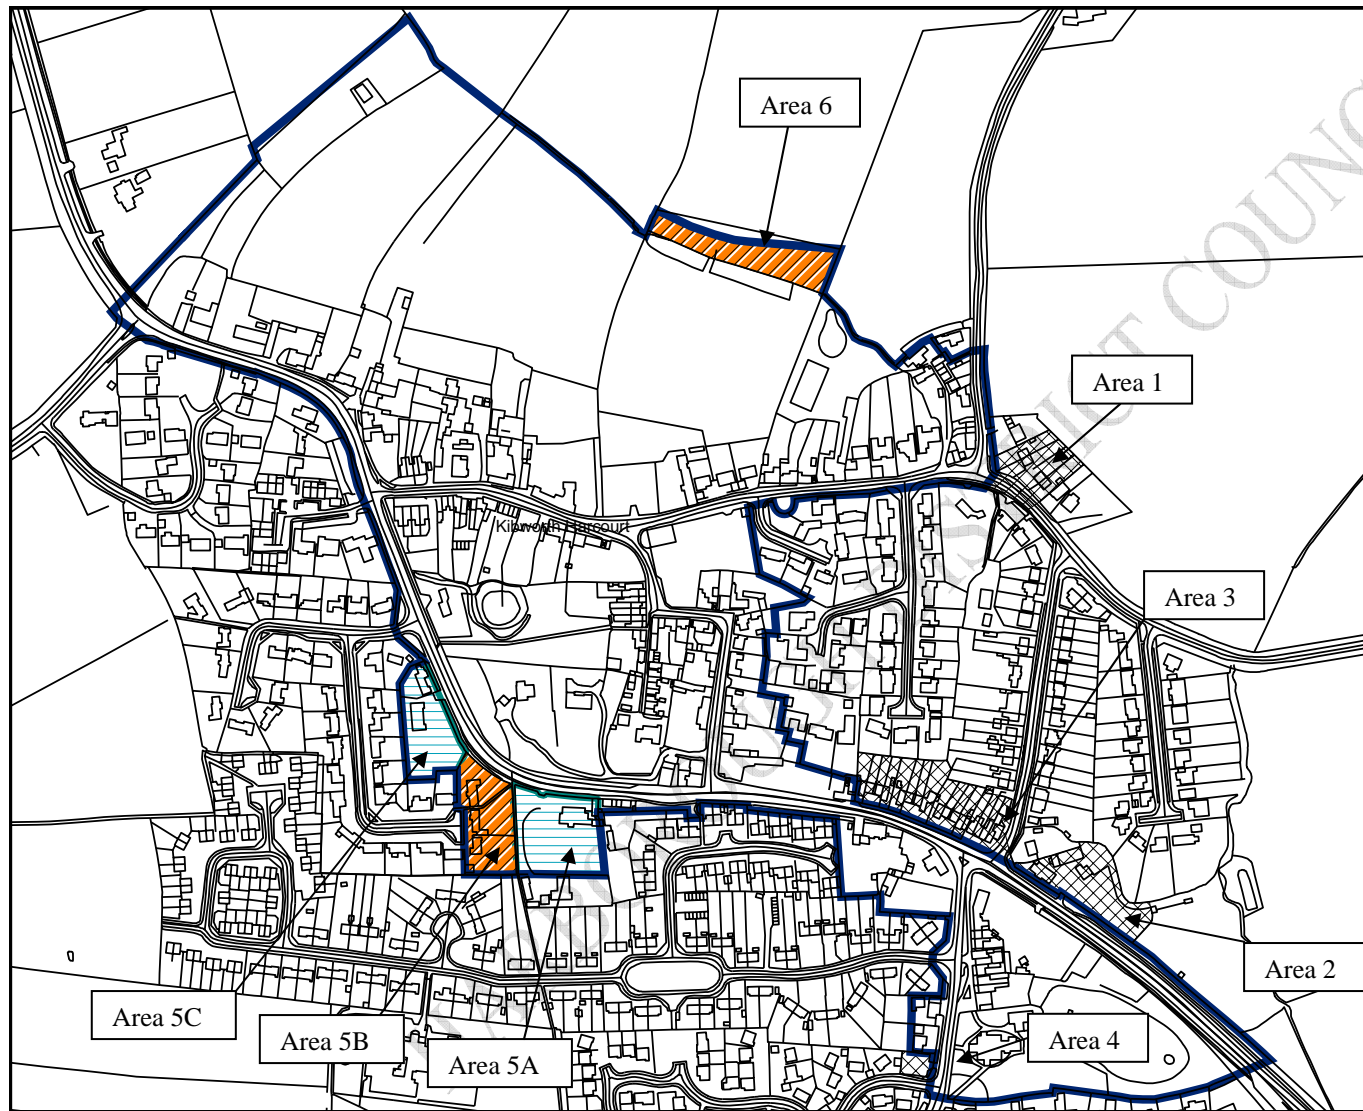

## Suggested changes to Conservation Area Boundary in Kibworth Beauchamp

### Legend

-  Existing Conservation Area Boundary
-  Areas Proposed for Inclusion
-  Areas Proposed for Exclusion
-  Area Division Lines

1:3,100

©Crown Copyright. All rights reserved. **Harborough District Council 100023843 2004**

## Suggested changes to Conservation Area Boundary in Kibworth Harcourt