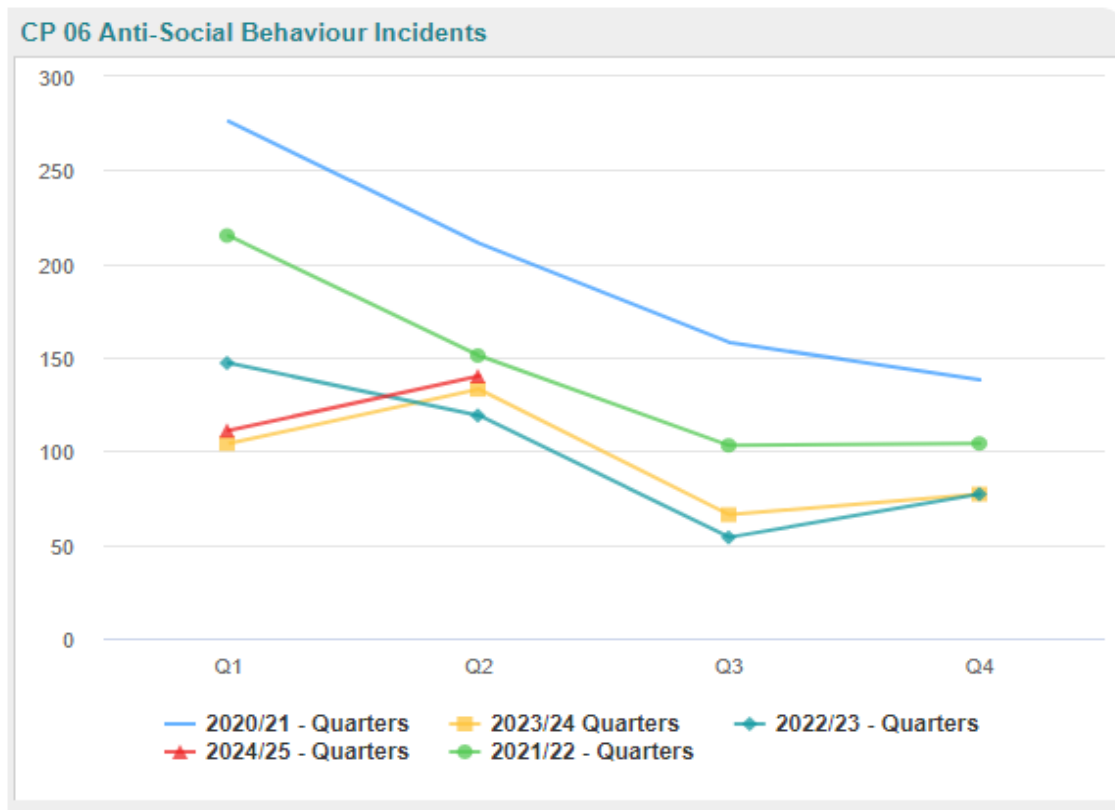

Pentana data – ASB Figures for Harborough District – Police figures to September 2024

ASB Sentinel cases for HDC only - to November 2024