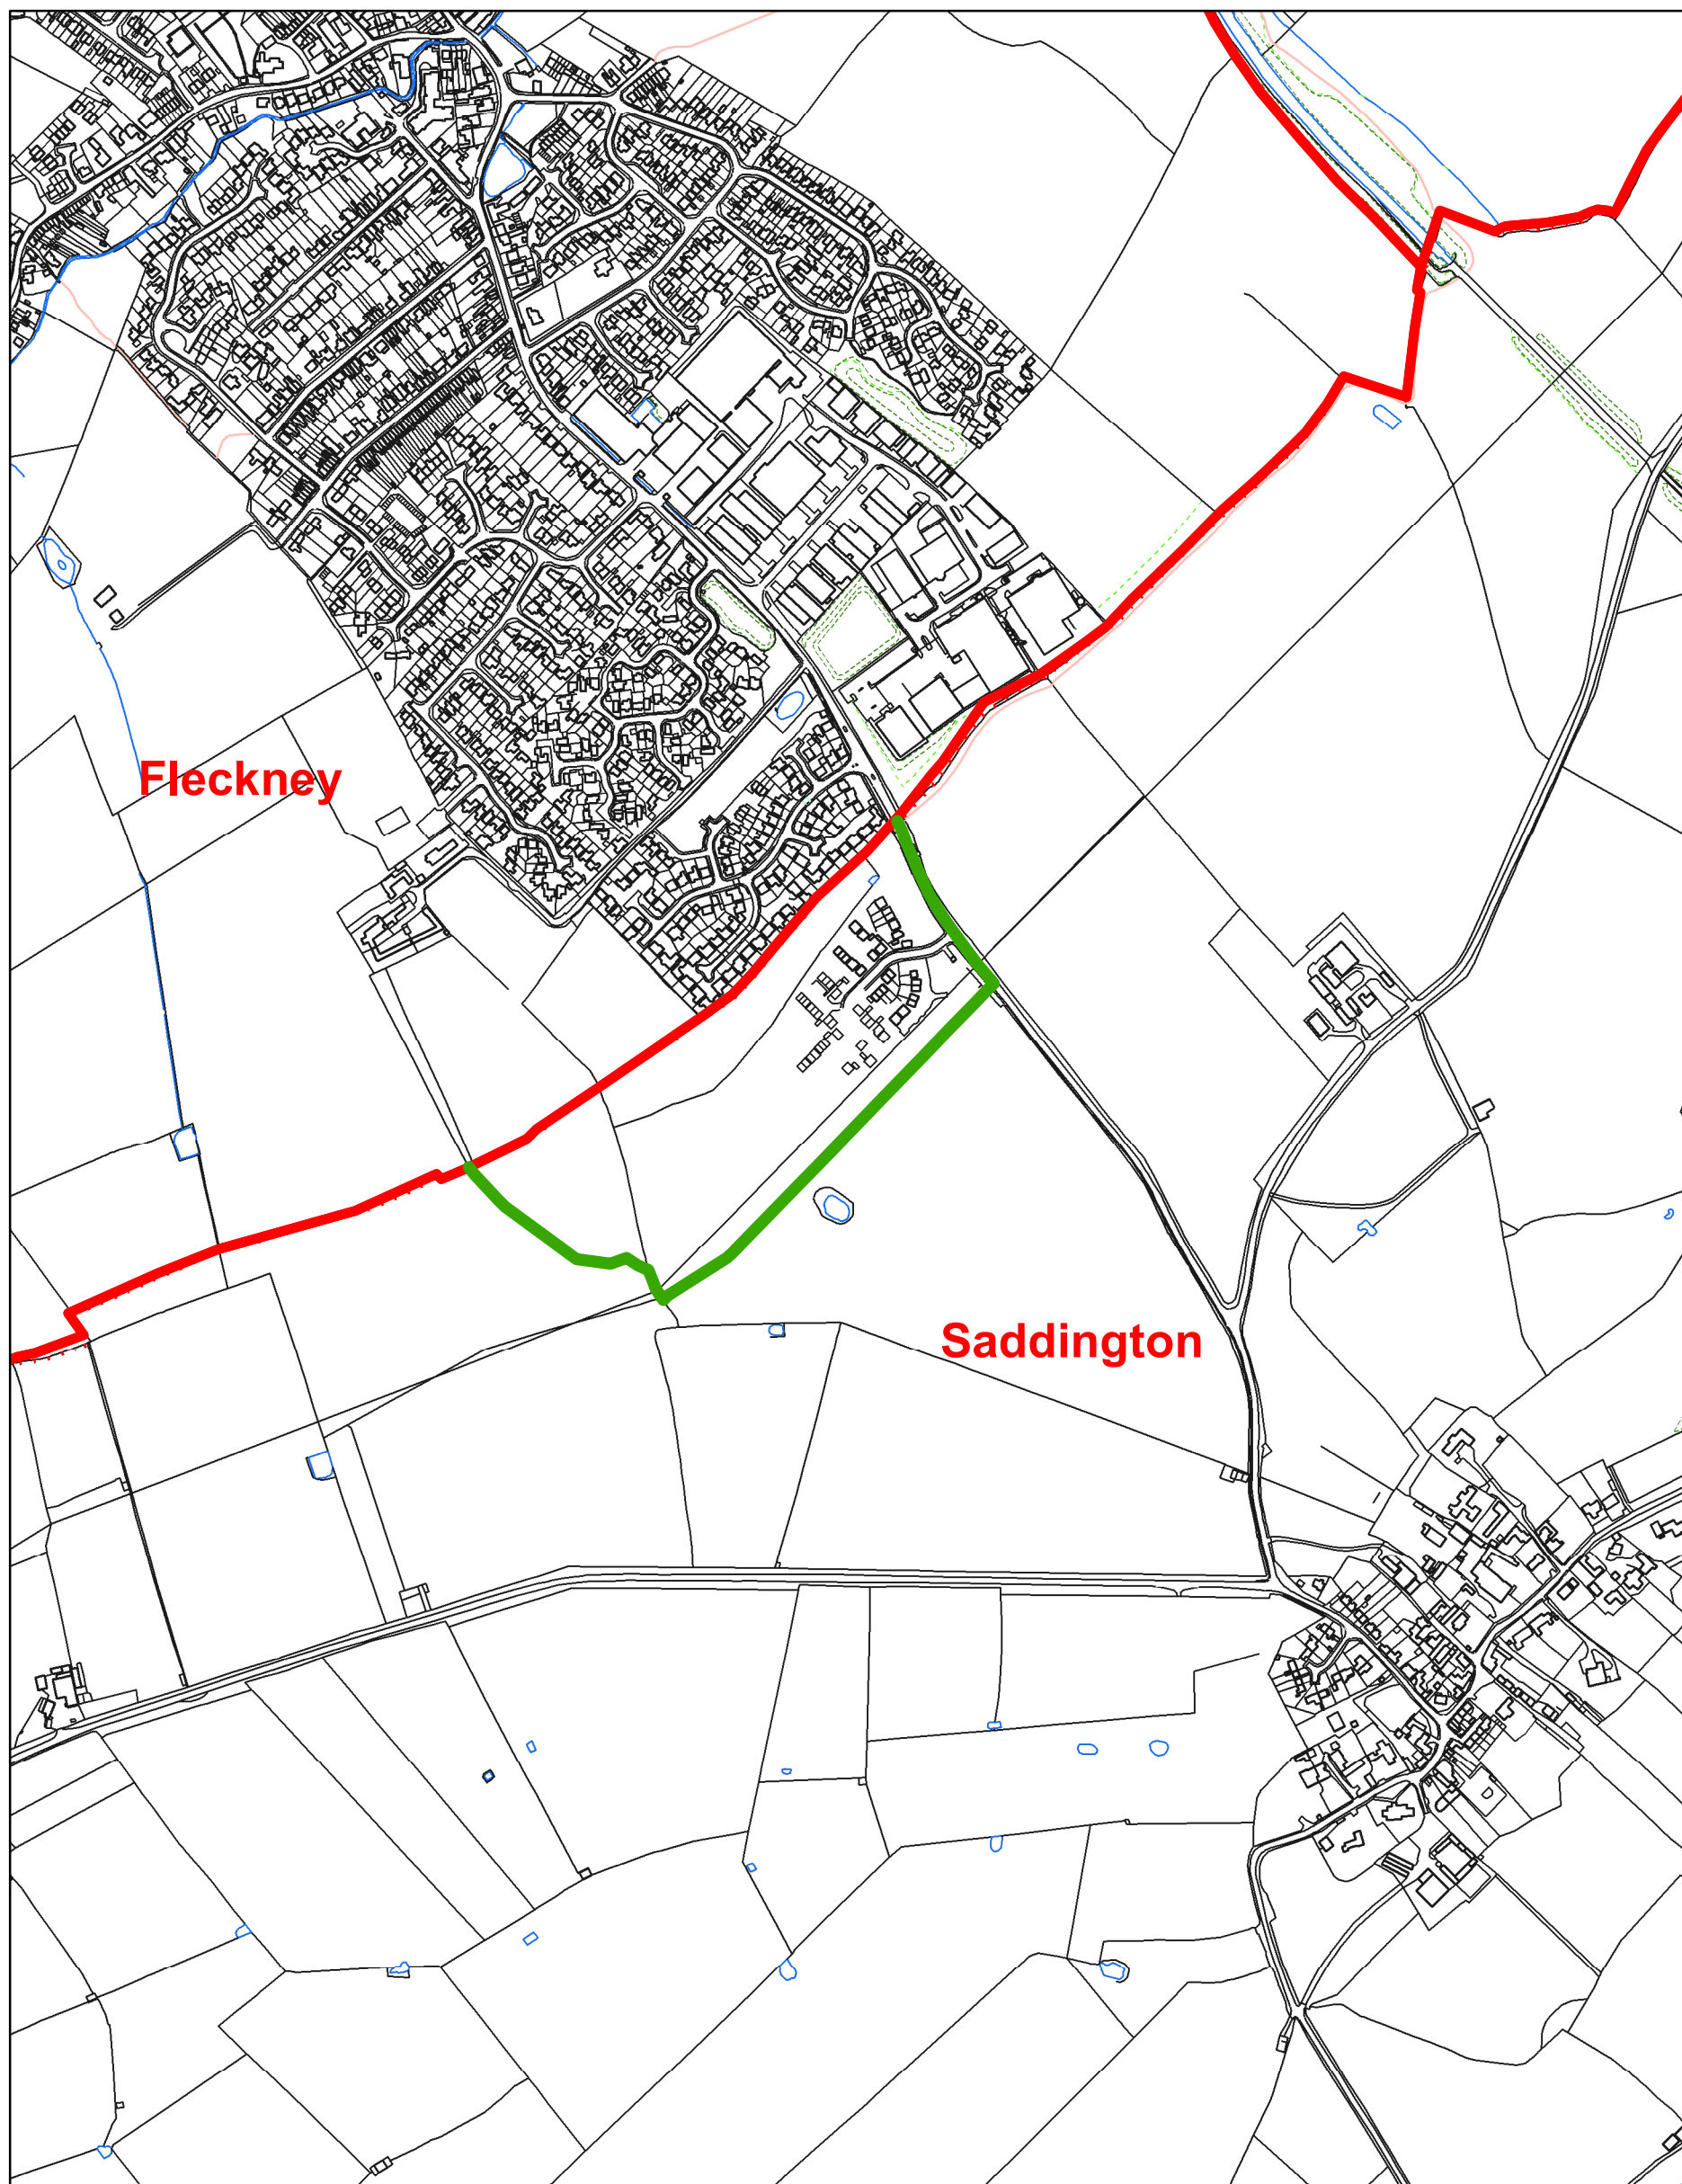

# Fleckney and Saddington

-  Area proposed to move from Saddington to Fleckney
-  Existing parish boundary

Date: 21/08/2020