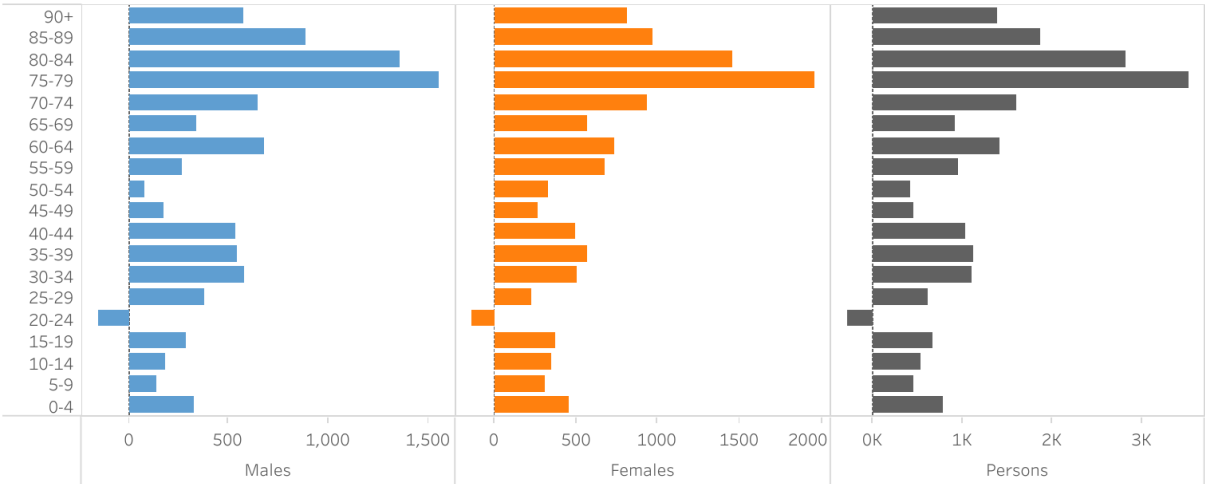

# 2018-based Population Projections - Population Pyramid

More information 

- Area Type**
- Lower Tier
  - Upper Tier
  - Region
  - National

- Area**
- Blaby
  - Charnwood
  - Harborough
  - Hinckley and Bosworth
  - Melton
  - North West Leicestershire
  - Oadby and Wigston

Population 2018 (marks) to 2043 (males and females)

**Start Year**  
2018

**End Year**  
2043

Population Change 2018 to 2043

Source: Office for National Statistics (ONS), 2020. Produced by the Strategic Business Intelligence Team, Leicestershire County Council, 2020.