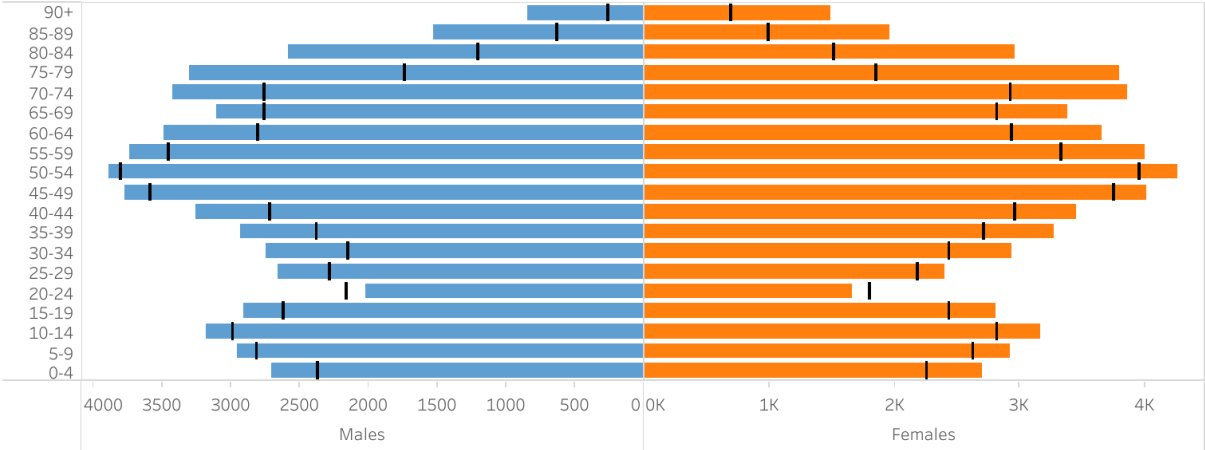

# 2018-based Population Projections - Population Pyramid

More information 

- Area Type**
- Lower Tier
  - Upper Tier
  - Region
  - National

- Area**
- Blaby
  - Charnwood
  - Harborough
  - Hinckley and Bosworth
  - Melton
  - North West Leicestershire
  - Oadby and Wigston

Population 2018 (marks) to 2043 (males and females)

**Start Year**  
2018

**End Year**  
2043

Population Change 2018 to 2043

Source: Office for National Statistics (ONS), 2020. Produced by the Strategic Business Intelligence Team, Leicestershire County Council, 2020.