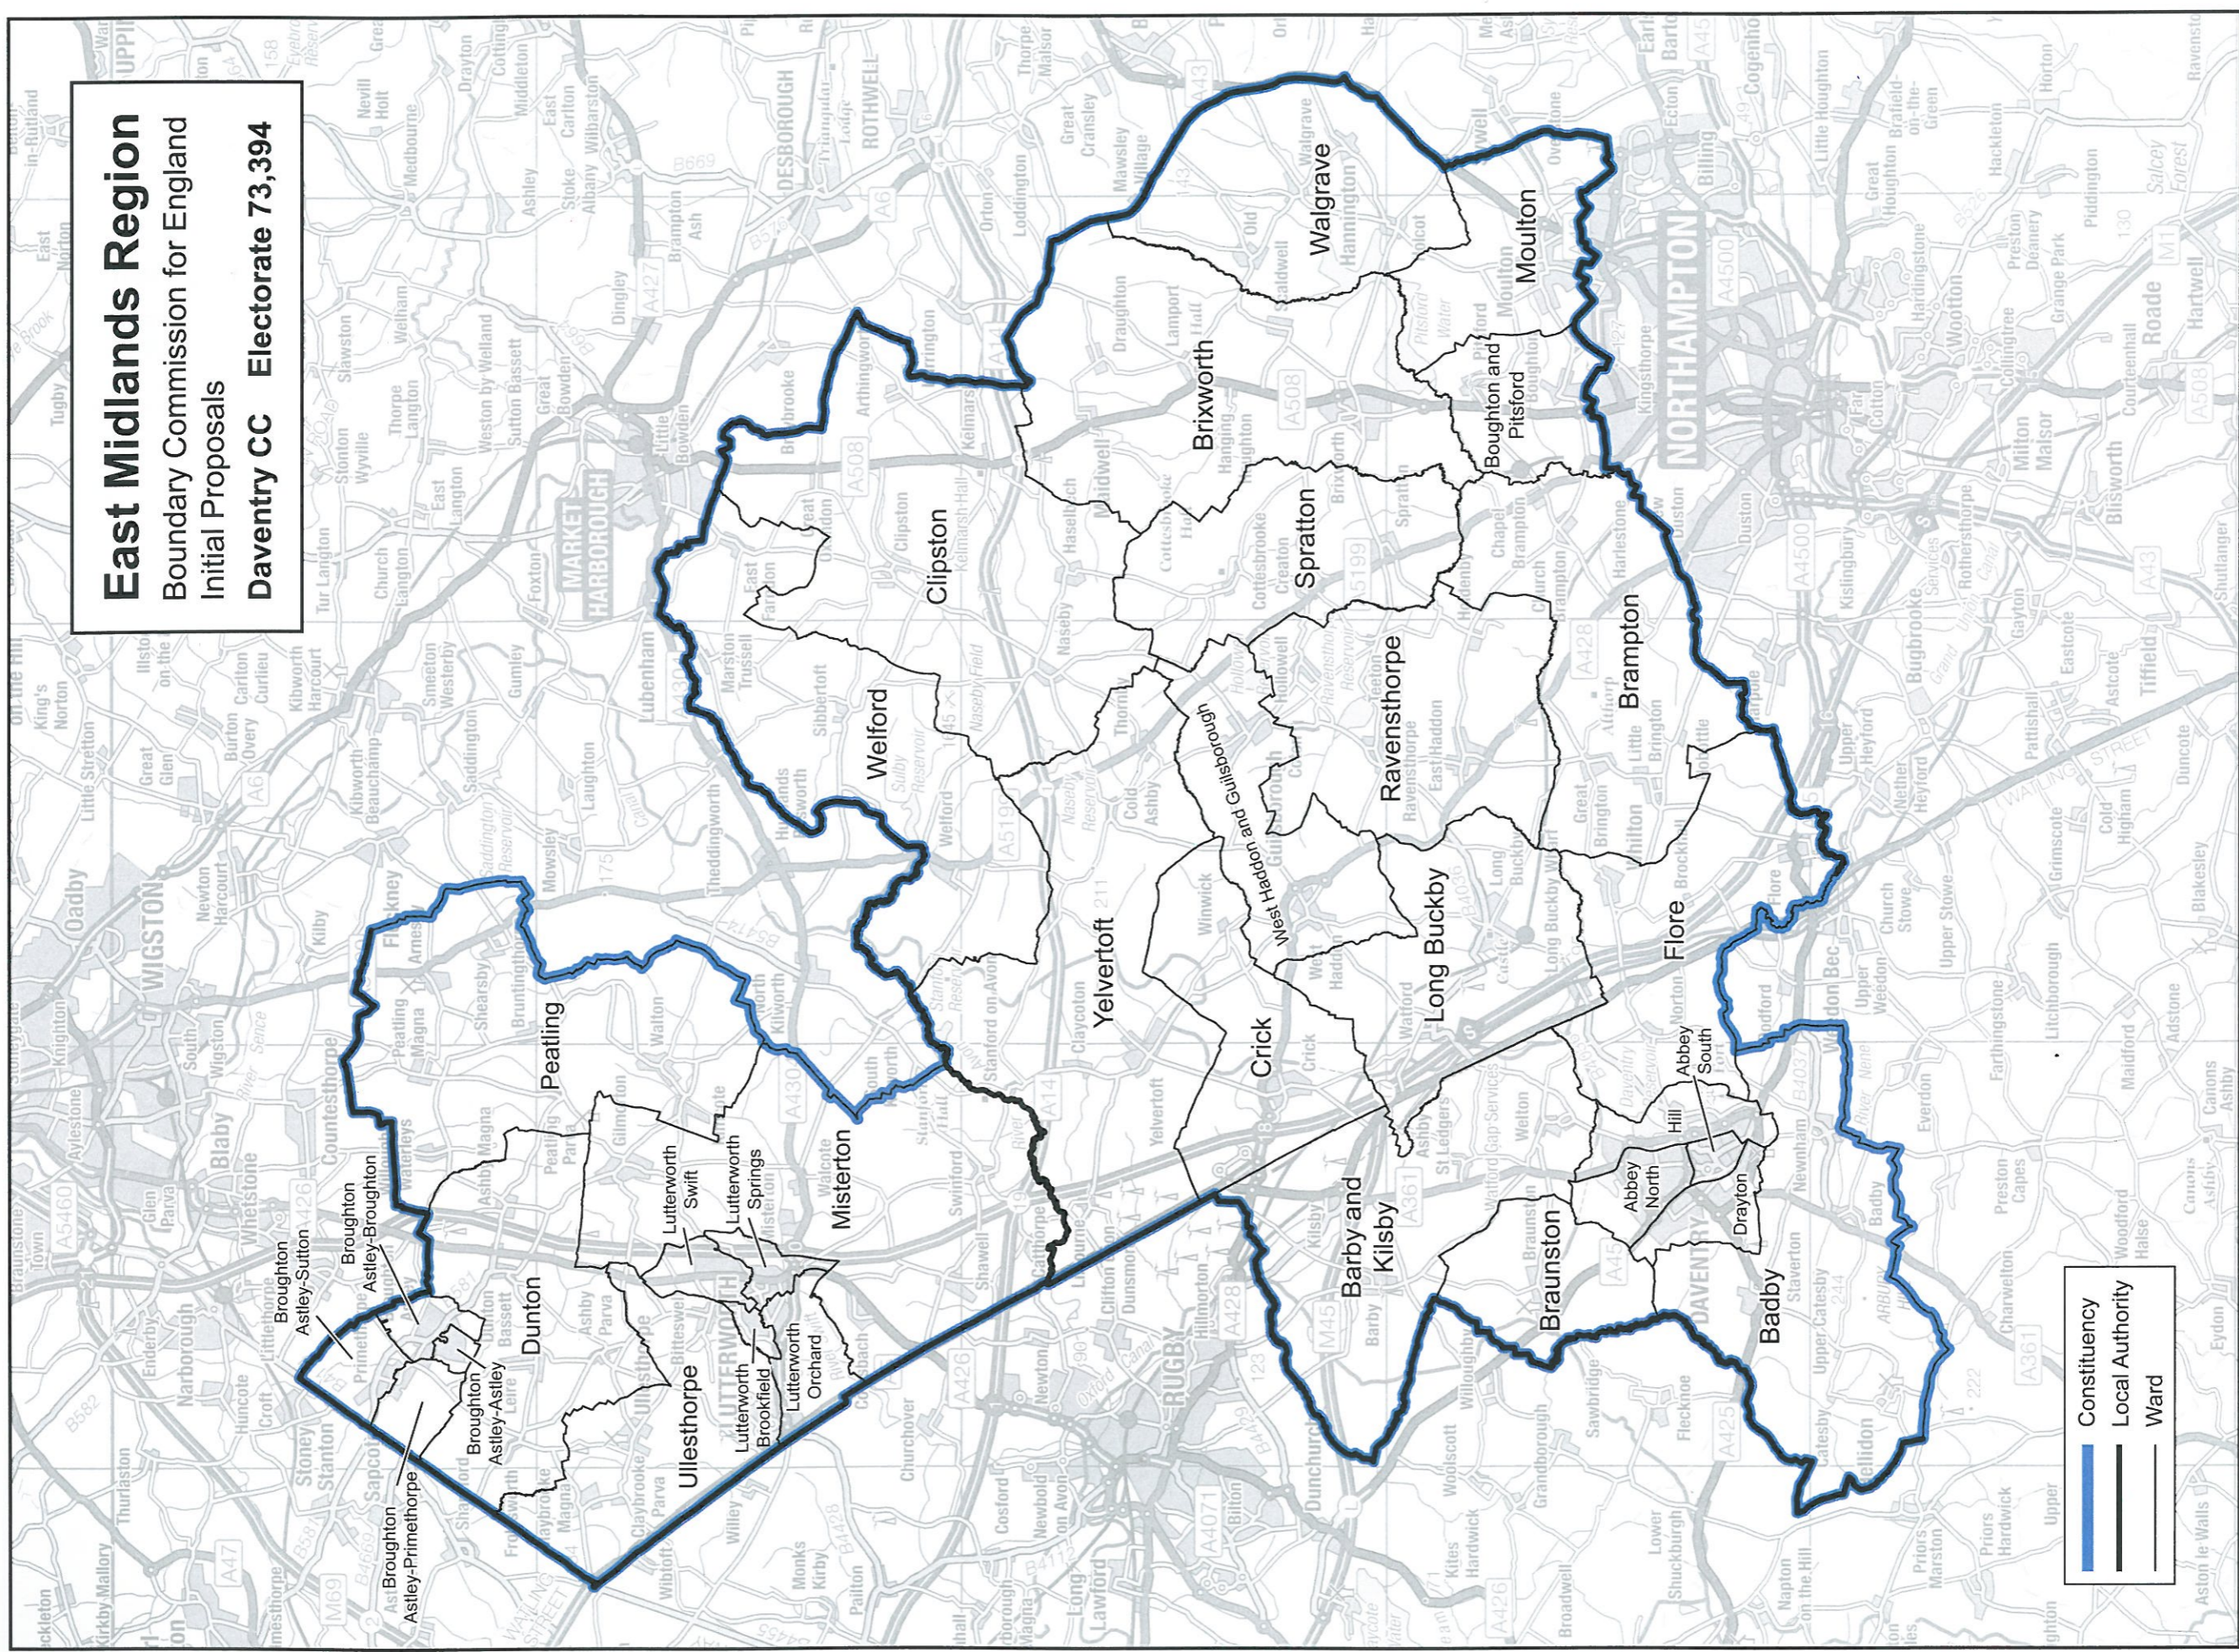

East Midlands Region

Boundary Commission for England
Initial Proposals

Daventry CC Electorate 73,394

This mapping extract has been produced from Ordnance Survey's mapping data on behalf of the Boundary Commission for England © Crown copyright 2011.